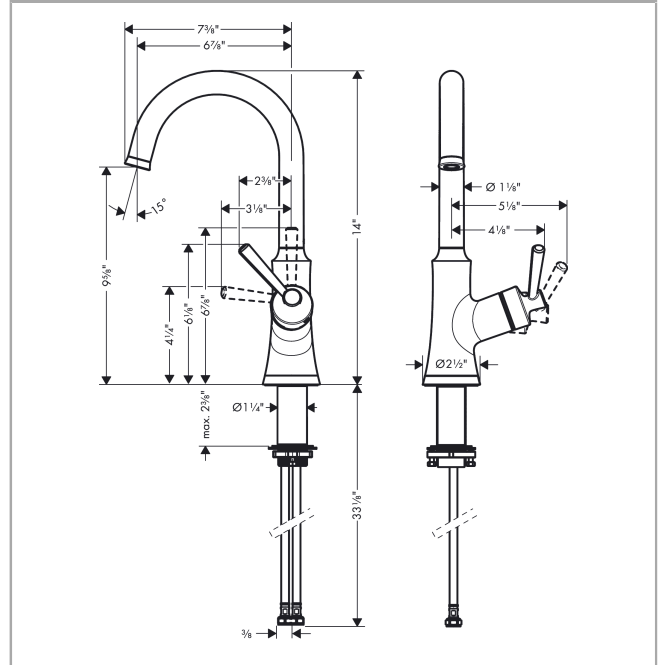

Joleena
Bar Faucet, 1.5 GPM
 Finishes : **chrome** Part no. : **04795000**

Description

Features

- Swivel range 150°
- Aerated spray
- Single-hole installation
- Flow: 1.5 GPM (5.7 L/Min)
- Ceramic cartridge
- 3/8" hoses

Item details

List Price \$ 315.00

Compliance

Product image

Scale drawing

Joleena
Bar Faucet, 1.5 GPM
Finishes : **chrome** Part no. : **04795000**

Exploded drawing

Year of production: >01/20

Joleena

Bar Faucet, 1.5 GPM

Finishes : **chrome** Part no. : **04795000**

Spare parts list

Year of production: >01/20

Pos.	Description	Part no.	Price	PU
1	handle	93539000	-	1
2	cartridge, assy	93259000	-	1
3	spout cpl.	93541000	-	1
4	escutcheon	93537000	-	1
5	fixing set	93263000	-	1
a	flange	93256000	-	1