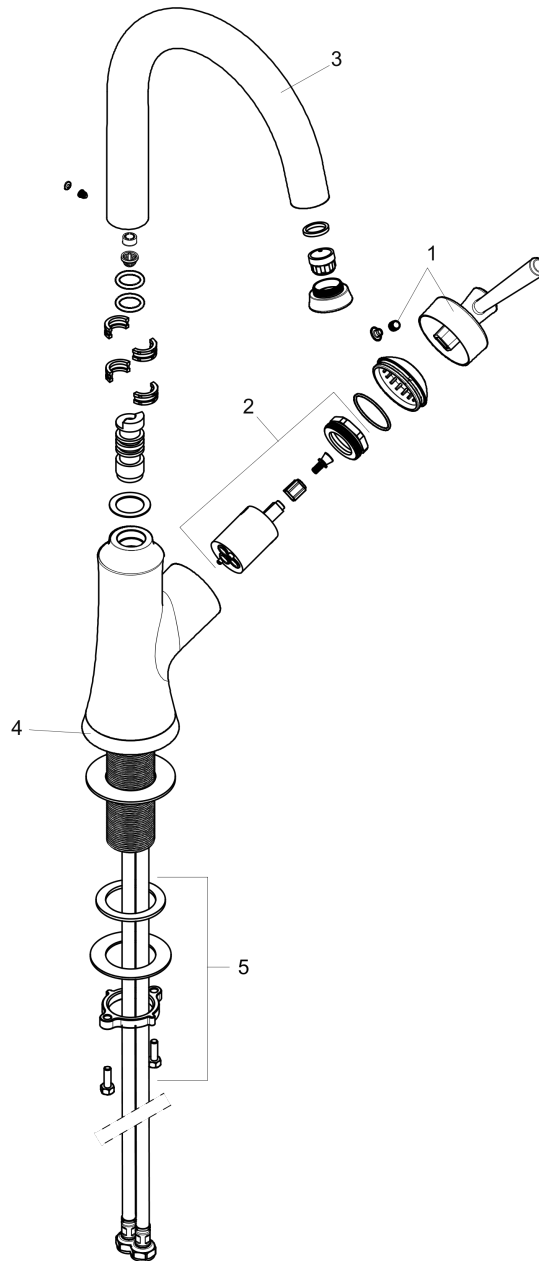

Joleena
Bar Faucet, 1.5 GPM
 Finishes : **chrome** Part no. : **04795000**

Description

Features

- Swivel range 150°
- Aerated spray
- Single-hole installation
- Flow: 1.5 GPM (5.7 L/Min)
- Ceramic cartridge
- 3/8" hoses

Item details

List Price \$ 315.00

Compliance

Product image

Scale drawing

Joleena
Bar Faucet, 1.5 GPM
Finishes : **chrome** Part no. : **04795000**

Exploded drawing

Year of production: >01/20

Joleena

Bar Faucet, 1.5 GPM

Finishes : **chrome** Part no. : **04795000**

Spare parts list

Year of production: >01/20

Pos.	Description	Part no.	Price	PU
1	handle	93539000	-	1
2	cartridge, assy	93259000	-	1
3	spout cpl.	93541000	-	1
4	escutcheon	93537000	-	1
5	fixing set	93263000	-	1
a	flange	93256000	-	1