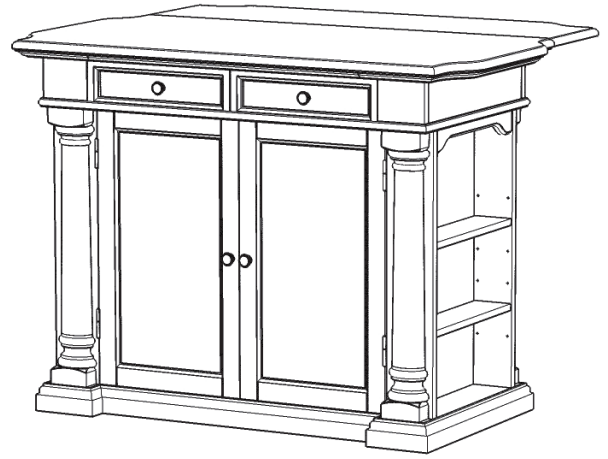

homestyles®

20 05103 0941

Kitchen Island

IMPORTANT

Carefully remove all the parts from the carton and place them individually on a soft cloth to prevent scratches or other damage.

Carefully and strictly follow these assembly instructions to ensure a completed product as designed.

Do not use power tools above 8 volts to assemble.

Part List

A.
Top Unit
1 pc.

B.
Leaf
1 pc.

For assembly see instructions in carton 20 05103 0942.

Home Styles Customer Service: www.homestyles-furniture.com,
servicedesk@homestyles-furniture.com, 888-680-7460, 877-831-0319