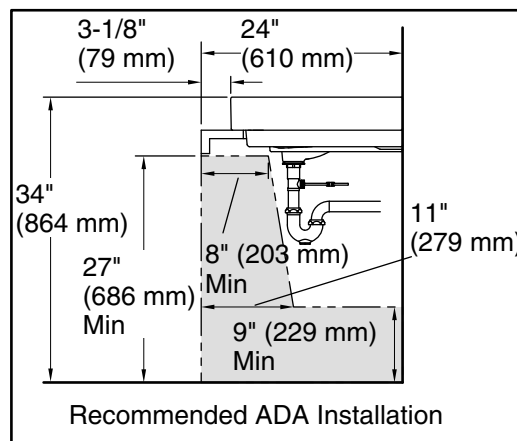

## Features

- Single faucet hole
- Overflow drain
- 35-7/16" (900 mm) x 20-1/2" (520 mm)
- Rectangular basin with a contemporary design

## Technical Information

All product dimensions are nominal.

Basin configuration: Single Bowl

Min. base cabinet width: 36" (914 mm)

Bowl area (Basin #1):  
Length: 34-11/16" (881 mm)  
Width: 14-3/16" (361 mm)  
Bowl depth: 5-11/16" (145 mm)  
Water depth: 4-15/16" (125 mm)