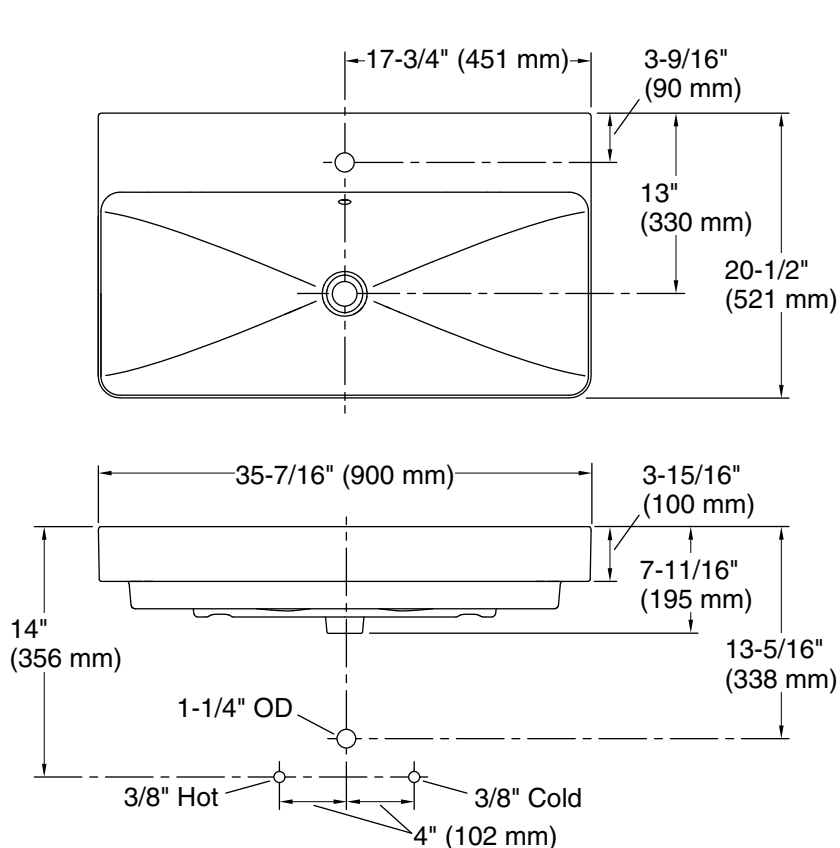

## Features

- Single faucet hole
- Overflow drain
- 35-7/16" (900 mm) x 20-1/2" (520 mm)
- Rectangular basin with a contemporary design

## Technical Information

All product dimensions are nominal.

Basin configuration: Single Bowl

Min. base cabinet width: 36" (914 mm)

Bowl area (Basin #1):  
Length: 34-11/16" (881 mm)  
Width: 14-3/16" (361 mm)  
Bowl depth: 5-11/16" (145 mm)  
Water depth: 4-15/16" (125 mm)