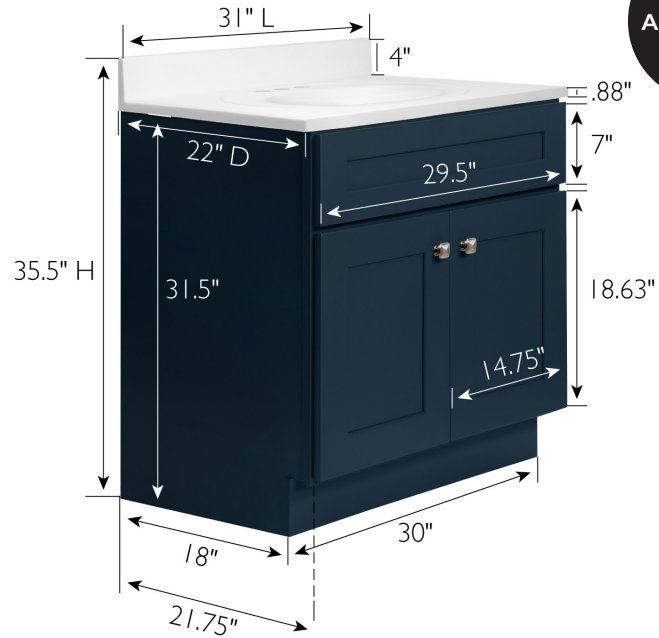

Brookings Bath Vanity Fully Assembled 31x22
 Sherwin Williams® Dark Night Base and Solid White Top

**FULLY
 ASSEMBLED
 VANITY**

SPECIFICATIONS

MATERIAL CONSTRUCTION:	Wood/Cultured Marble	TOE KICK INSET WIDTH:	3"
ASSEMBLY REQUIRED:	No	BACK PANEL MATERIAL:	Plywood
ASSEMBLED DIMENSIONS:	35.5" H x 31" L x 22" D	BACK BRACE MATERIAL:	Solid Wood
ASSEMBLED WEIGHT:	94 .lbs	FAUCET TYPE:	Lav Centerset
TOOLS NEEDED FOR INSTALLATION:	Phillips Screwdriver, Rubber Mallet, Wood Glue Face Frame	NUMBER OF MOUNTING HOLES:	3
CONSTRUCTION TYPE:		BOWL MATERIAL:	Ceramic
HINGE STYLE:	Soft Close	BACK SPLASH INCLUDED:	Yes
DOOR STYLE:	2 Shaker Doors	COLOR:	Dark Night
FACE FRAME MATERIAL:	Solid Wood	NUMBER OF BOWLS:	1
SIDES MATERIAL:	Plywood	BOWL DIMENSIONS:	17.13" W x 11.69" D
BOTTOM MATERIAL:	Plywood	BOWL SHAPE:	Oval
		SINK THICKNESS:	1"
		MOUNTING TYPE:	Floor Mount
		OVERFLOW HOLE:	Yes
		WARRANTY:	1-Year limited warranty
		TSCA TITLE IV COMPLIANT:	Yes
		LEGAL FOR SALE IN CALIFORNIA:	Yes
		PROP 65 HARMFUL MATERIAL:	Formaldehyde