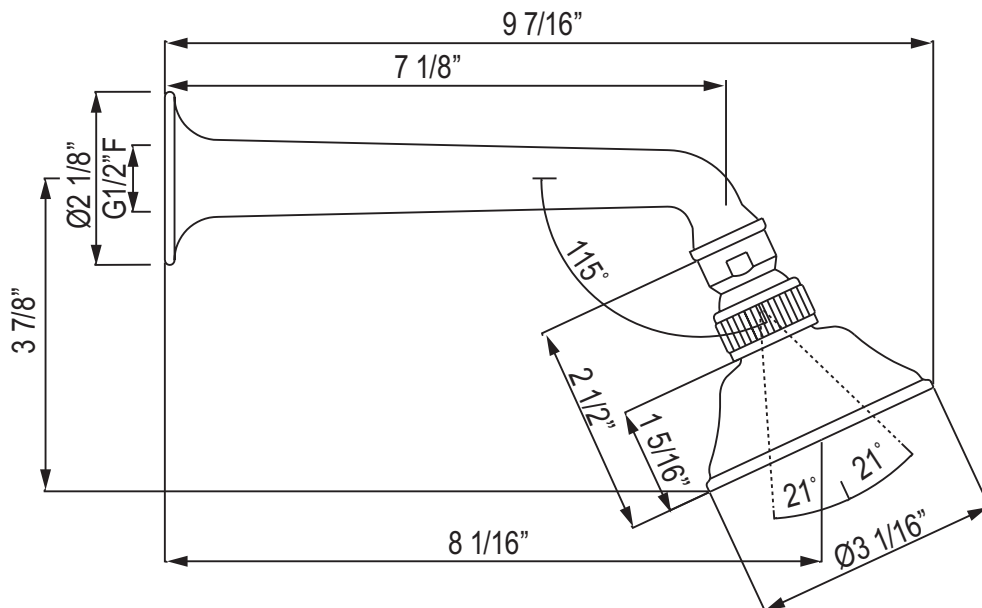

WARRANTY

- 2 Years on Manufacturer Defects
- No Warranty on Tuscan Brass Finish (TCB)

Consult your local ROHL showroom for additional information and specifications. For complete warranty details and a list of showrooms, go to www.rohlhome.com.