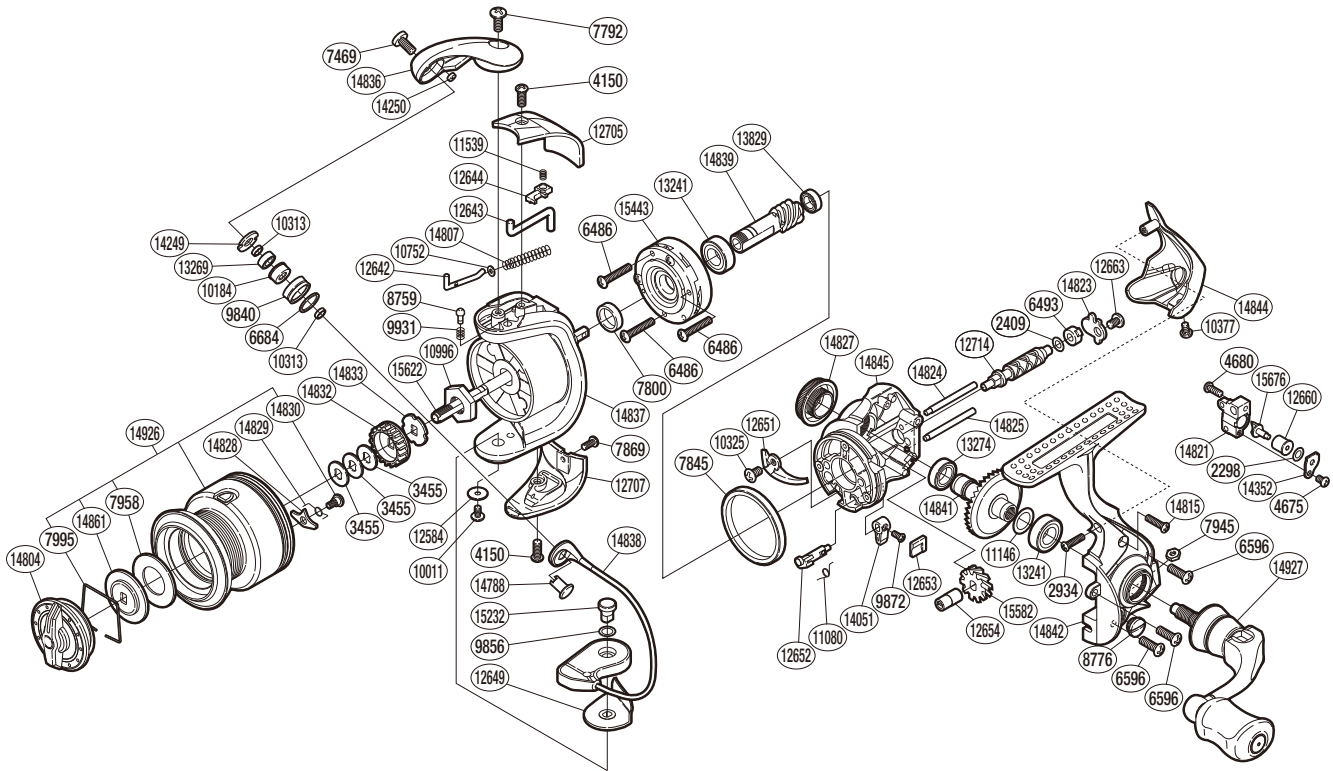

SHIMANO

STRADIC 

ST-1000FJ

Please note that the number of adjusting washers may not be the same as shown in the exploded views. (Adjustment will vary with each individual product.)

(51SE451010U)

Part No.	Description	Part No.	Description	Part No.	Description
RD 2298	Spacer	RD10377	Screw	RD14804	Drag Knob
RD 2409	Spacer	RD10752	Bail Spring Guide A Support	RD14807	Bail Spring
RD 2934	Screw	RD10996	Rotor Nut	RD14815	Screw
RD 3455	Spool Washer	RD11080	Anti-Reverse Cam Spring	RD14821	Oscillating Slider
RD 4150	Screw	RD11146	Washer	RD14823	Worm Shaft Retainer
RD 4675	Screw	RD11539	Bail Trip Lever Spring	RD14824	Oscillating Guide A
RD 4680	Screw	RD12584	Washer	RD14825	Oscillating Guide B
RD 6486	Screw	RD12642	Bail Spring Guide A	RD14827	Handle Screw Cap
RD 6493	Worm Bushing (rear)	RD12643	Bail Trip Lever	RD14828	Drag Click
RD 6596	Screw	RD12644	Bail Trip Cover	RD14829	Drag Click Spring
RD 6684	Line Roller Spacer	RD12649	Bail Hold Support Spacer	RD14830	Screw
RD 7469	Screw	RD12651	Bail Trip Strike	RD14832	Spool Support A
RD 7792	Screw	RD12652	Anti-Reverse Cam	RD14833	Spool Support B
RD 7800	Rotor Ring	RD12653	Anti-Reverse Lever Cover	RD14836	Bail Arm
RD 7845	Friction Ring	RD12654	Worm Bushing (front)	RD14837	Rotor
RD 7869	Screw	RD12660	Oscillating Slider Bushing	RD14838	Bail Assembly
RD 7945	Nut	RD12663	Screw	RD14839	Pinion Gear
RD 7958	Drag Washer	RD12705	Bail Spring Cover	RD14841	Drive Gear
RD 7995	Drag Washers Retainer	RD12707	Bail Hold Support Guard	RD14842	Side Cover
RD 8759	Click Pin	RD12714	Worm Shaft	RD14844	Rear Protector
RD 8776	Oil Cap	RD13241	Ball Bearing	RD14845	Body
RD 9840	Line Roller	RD13269	Ball Bearing	RD14861	Key Washer
RD 9856	Washer	RD13274	Ball Bearing	RD14926	Spool Assembly
RD 9872	Screw	RD13829	Ball Bearing	RD14927	Handle Assembly
RD 9931	Click Spring	RD14051	Anti-Reverse Lever	RD15232	Bail Hold Support Shaft
RD10011	Screw	RD14249	Line Roller Plate	RD15443	Roller Clutch Assembly
RD10184	Line Roller Bushing	RD14250	Line Roller Oil Cap	RD15582	Idle Gear
RD10313	Bearing Spacer	RD14352	Oscillating Pawl Cover	RD15622	Main Shaft
RD10325	Screw	RD14788	Line Roller Support	RD15676	Oscillating Pawl