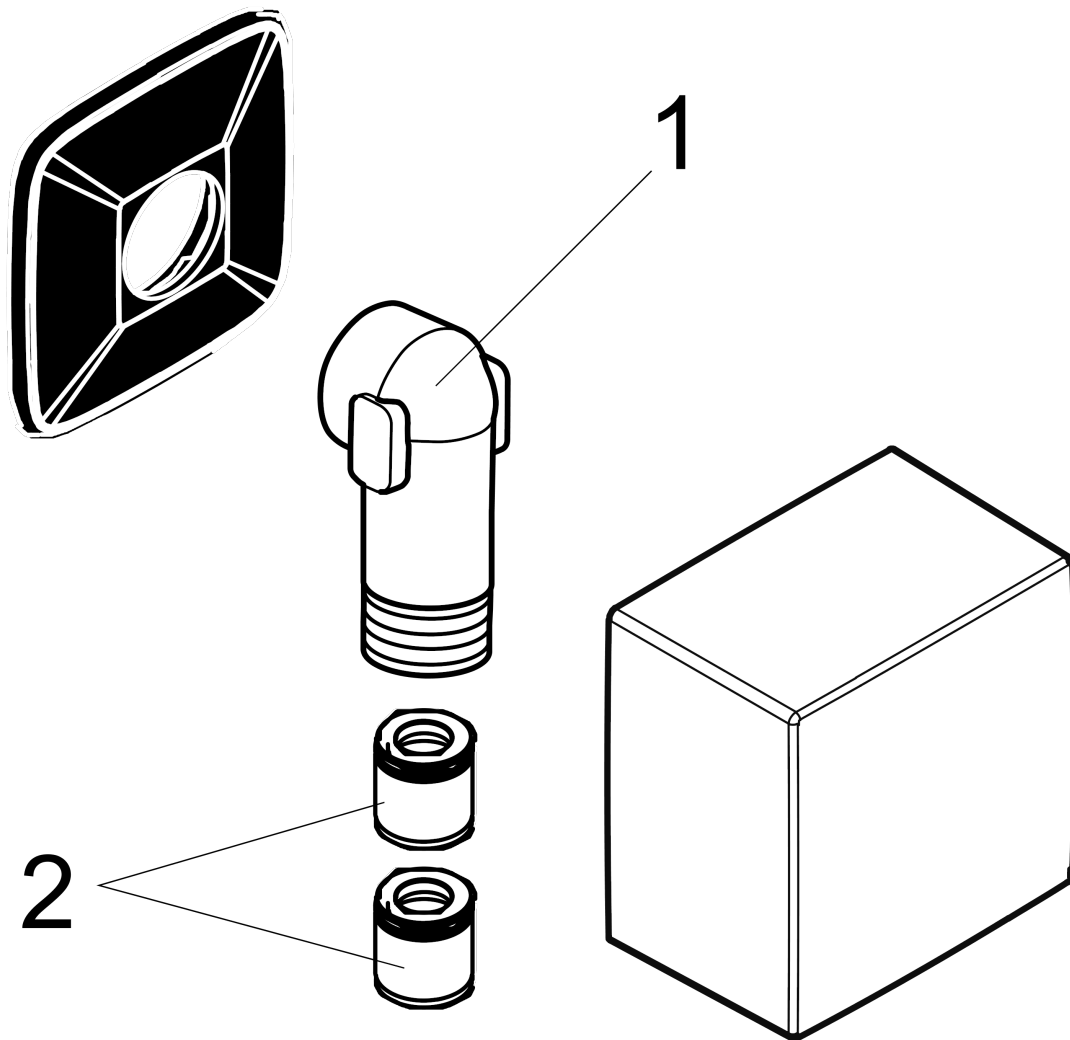

**FixFit**

**Wall Outlet Square with Check Valves**

Finishes : **brushed nickel** Part no. : **26455821**

**Description**

**Features**

- for all 1/2" hoses
- 1/2" NPT
- installation: wall

**Item details**

List Price \$ 124.00

**Compliance**

**Product image**

**Scale drawing**

**FixFit**  
**Wall Outlet Square with Check Valves**  
 Finishes : **brushed nickel**    Part no. : **26455821**

Exploded drawing

Year of production: >01/18

**FixFit**

**Wall Outlet Square with Check Valves**

Finishes : **brushed nickel** Part no. : **26455821**

**Spare parts list**

Year of production: >01/18

Pos.	Description	Part no.	Price	PU
1	connection angel	98531001	-	1
2	set of non return valves DW 15	94074000	-	1