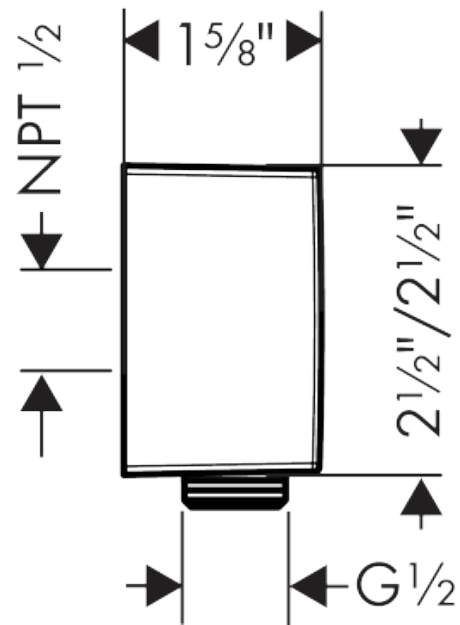

**FixFit**

**Wall Outlet Square with Check Valves**

Finishes : **brushed nickel** Part no. : **26455821**

**Description**

**Features**

- for all 1/2" hoses
- 1/2" NPT
- installation: wall

**Item details**

List Price \$ 124.00

**Compliance**

**Product image**

**Scale drawing**

**FixFit**  
**Wall Outlet Square with Check Valves**  
 Finishes : **brushed nickel**    Part no. : **26455821**

Exploded drawing

Year of production: >01/18

**FixFit**

**Wall Outlet Square with Check Valves**

Finishes : **brushed nickel** Part no. : **26455821**

**Spare parts list**

Year of production: >01/18

Pos.	Description	Part no.	Price	PU
1	connection angel	98531001	-	1
2	set of non return valves DW 15	94074000	-	1