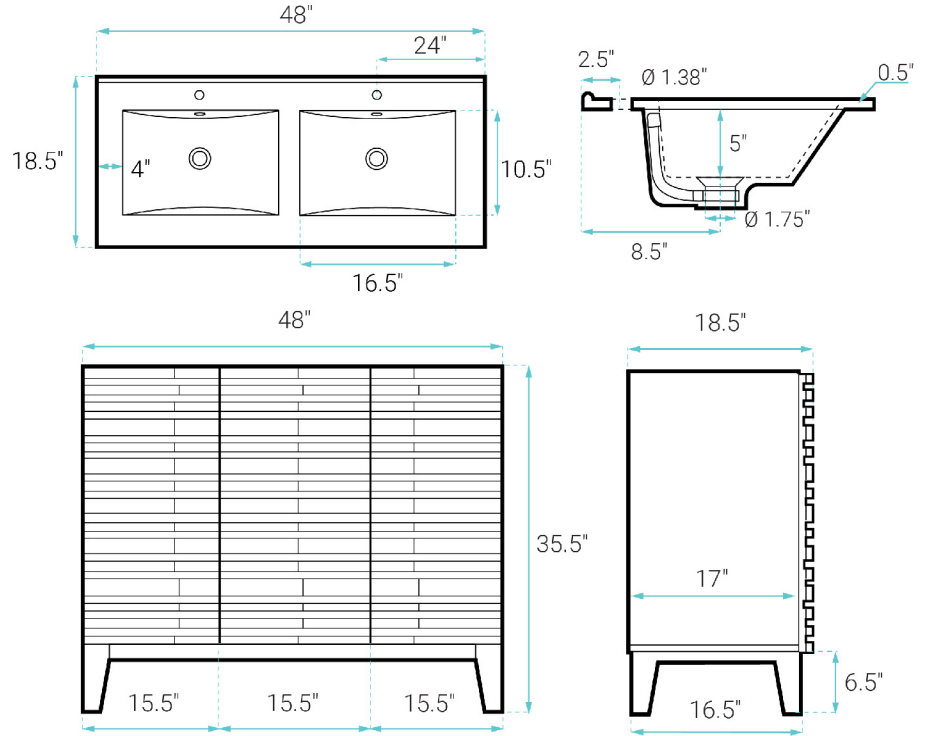

Cascade

Swiss Madison®
well made forever

Freestanding Vanity SM-BV557WNDMB

FEATURES:

- Sleek, freestanding design
- Glazed ceramic, double basin sink
- Standard 1.75" drain hole
- Standard 1.38" faucet hole
- Chrome-finish overflow
- Wooden legs

INSTALLATION:

Freestanding, assembly required

COLORS & FINISHES:

- Natural Oak: SM-BV557
- Black: SM-BV557B
- Brown Oak: SM-BV557WN

SPECIFICATIONS:

N.W: 137 lb.

W: 48" x D: 18.5" x H: 36"

Inner Sink: D: 10.5" x W: 16.5" x H: 5"

INCLUDED PARTS:

- Cabinet: SM-BV557WN-C
- Sink: SM-VT349MB

REQUIRED PARTS:

- Sink Drain*
- Drain Trap*
- Faucet*
- Water Supply Lines

*Sold Separately by Swiss Madison