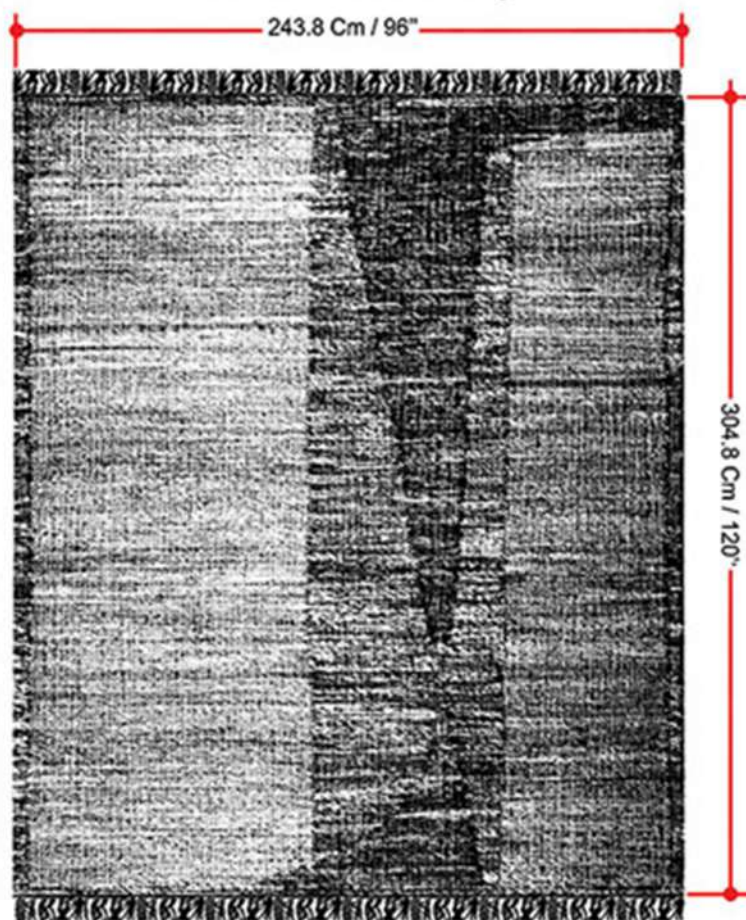

Lester 8'x10' Area Rug

Net Weight: 32.63(Lbs)