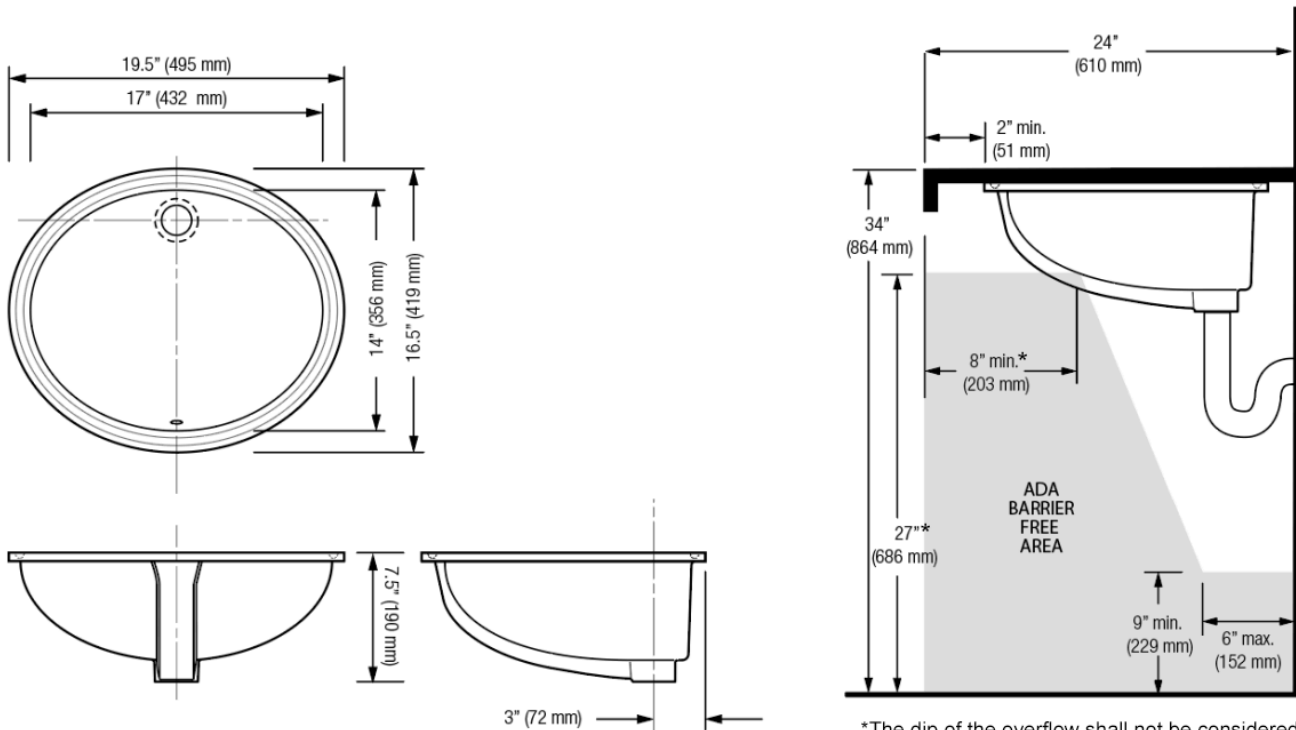

CODE NUMBER

3873071

DESCRIPTION

Vitreous China Undermount Lavatory with SloanTec® Glaze.

DETAILS

- Nominal Dimensions: 16 ½" x 19 ½" x 7 ½" (419 x 495 x 191mm)

FEATURES

- White Vitreous China
- Permanent SloanTec™ hydrophobic antimicrobial glaze inhibits the growth and buildup of germs, bacteria, mold, mildew and mineral scale on the surfaces
- Undermounted
- Front overflow
- Mounting hardware included
- 19½" x 16½" (495 mm x 419 mm)

NOTES

All information contained within this document subject to change without notice.

All vitreous china dimensions shown in these drawings are nominal and not to scale. Dimensions can vary within the tolerances established in the governing ASME A112.19.2/CSA B45.1 standard. It is important to consider this when planning rough-in and plumbing layouts.

WARRANTY

[View Warranty Information](#)

ROUGH-IN

*The dip of the overflow shall not be considered in determining knee and toe clearance (2010 Federal ADA, ANSI A117.1, TAS)