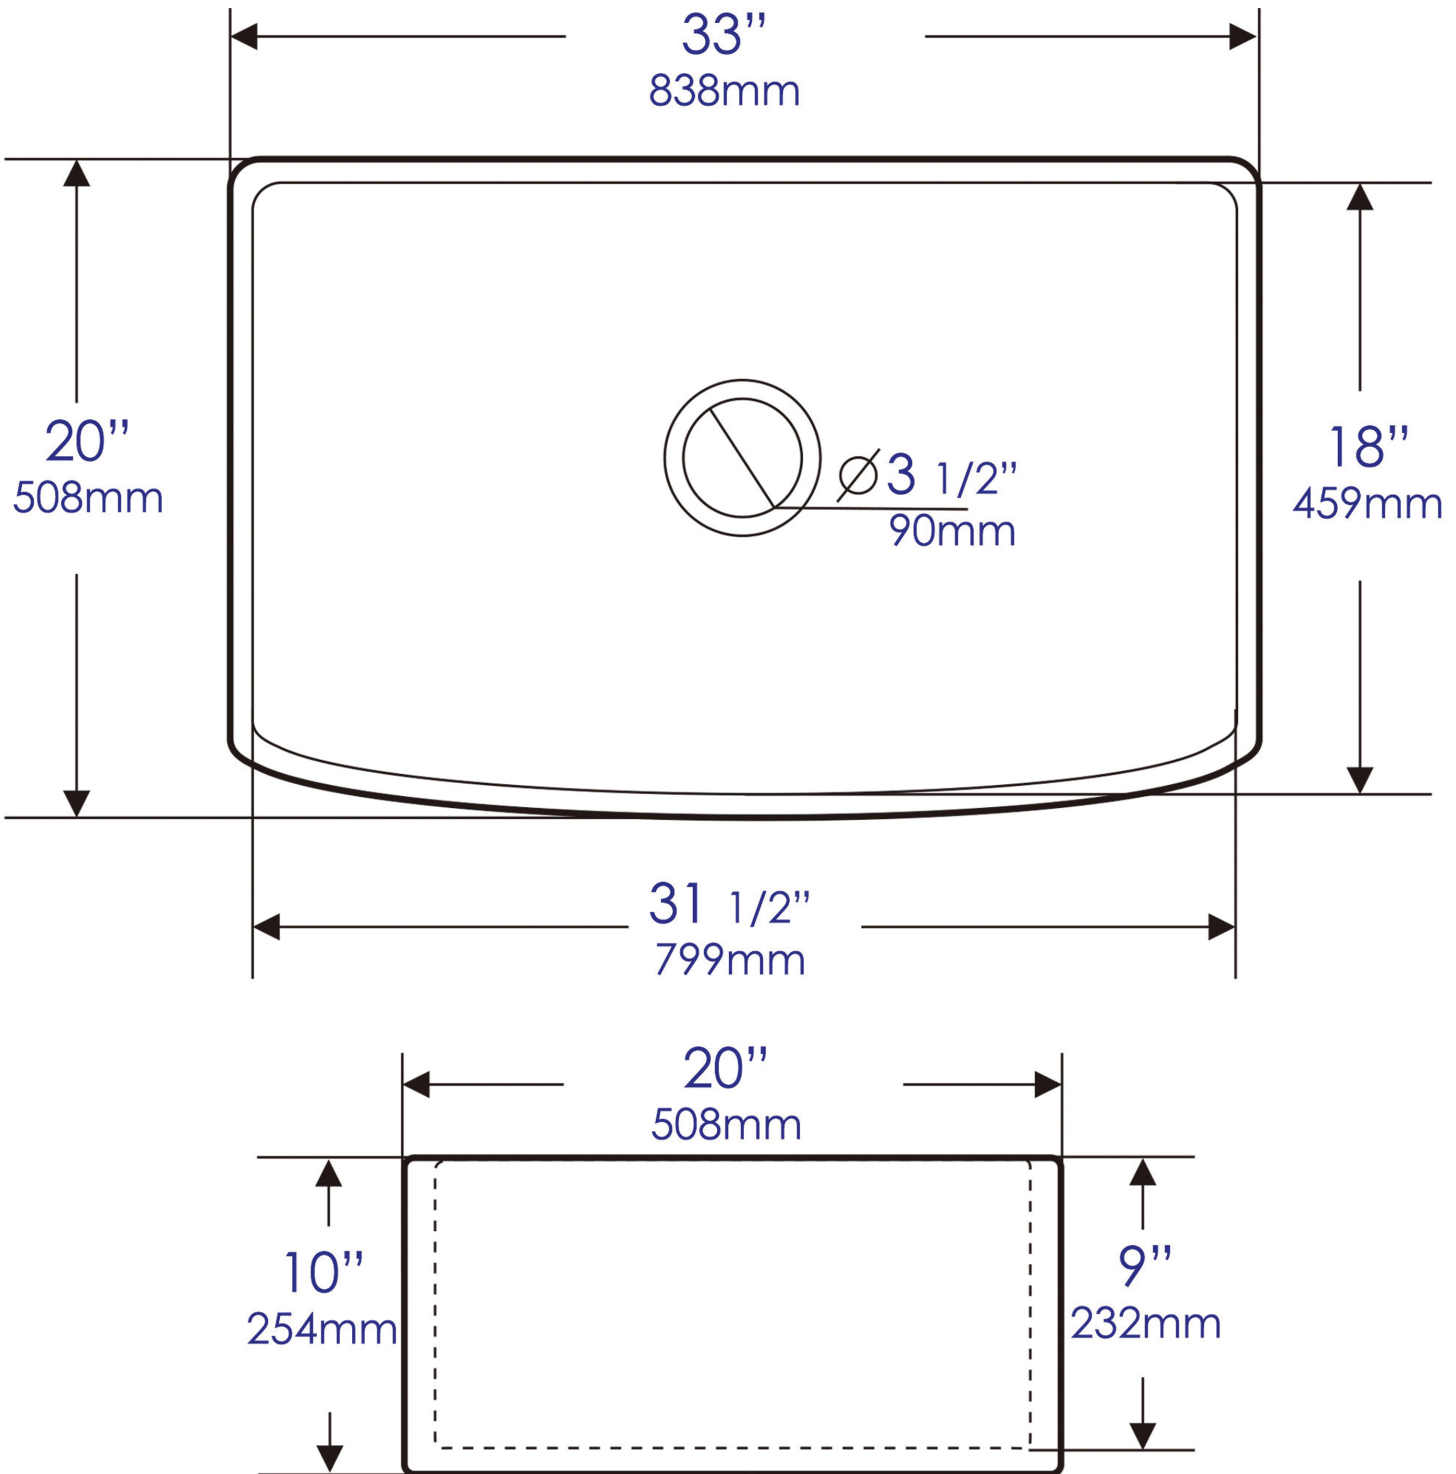

**ABFC3320S**

Smooth Curved Apron 33" x 20" Single Bowl  
Fireclay Farm Sink

**Note:** All product dimensions are approximate and should be verified on site prior to installation.  
Visit [www.ALFIbrand.com](http://www.ALFIbrand.com) for more information.