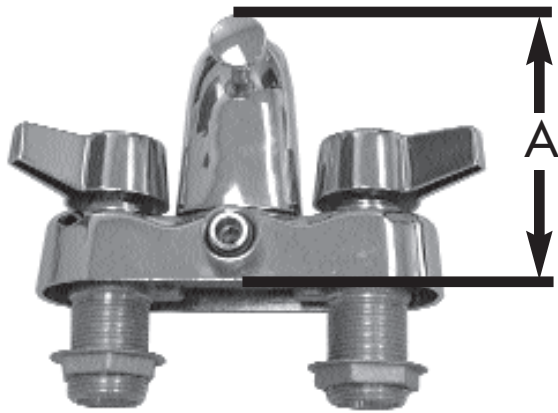

SPECIFICATION SUBMITTAL SHEET

jones stephens corporation

DIVERTER SPOUT

PART NO. S10-080

features and benefits:

- Spout for S10-070, S10-072

This product and others like it can be found in the Jones Stephens catalog. Call today to order your catalog or download it from our website: www.plumbest.com

PART NO.	A	B	C	D	E	F
□ S10-080	4 1/4"	1 7/8"	3 3/8"	1 1/2"	3/8"	3/4" MIPS

jones stephens corporation
 3249 moody parkway • moody, alabama 35004
 toll free phone: 1-800-355-6637 • toll free fax: 1-800-462-6991
www.plumbest.com