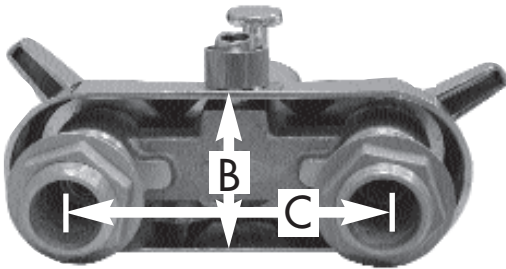

SPECIFICATION SUBMITTAL SHEET

jones stephens corporation

DIVERTER SPOUT

PART NO. S10-080

features and benefits:

- Spout for S10-070, S10-072

This product and others like it can be found in the Jones Stephens catalog. Call today to order your catalog or download it from our website: www.plumbest.com

PART NO.	A	B	C	D	E	F
□ S10-080	4 1/4"	1 7/8"	3 3/8"	1 1/2"	3/8"	3/4" MIPS

jones stephens corporation
 3249 moody parkway • moody, alabama 35004
 toll free phone: 1-800-355-6637 • toll free fax: 1-800-462-6991
www.plumbest.com