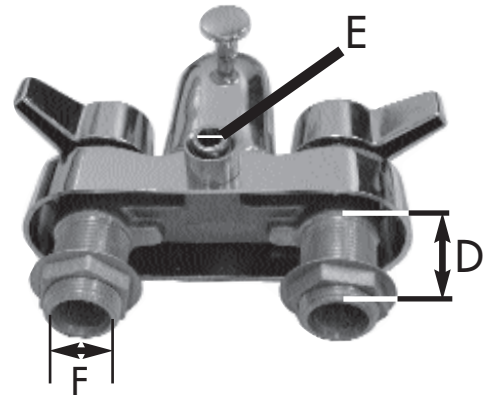

SPECIFICATION SUBMITTAL SHEET

jones stephens corporation

DIVERTER SPOUT

PART NO. S10-080

features and benefits:

- Spout for S10-070, S10-072

This product and others like it can be found in the Jones Stephens catalog. Call today to order your catalog or download it from our website: www.plumbest.com

PART NO.	A	B	C	D	E	F
□ S10-080	4 1/4"	1 7/8"	3 3/8"	1 1/2"	3/8"	3/4" MIPS

jones stephens corporation
 3249 moody parkway • moody, alabama 35004
 toll free phone: 1-800-355-6637 • toll free fax: 1-800-462-6991
www.plumbest.com