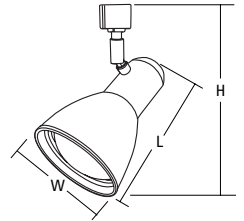

FEATURES & SPECIFICATIONS

INTENDED USE

This fresh and innovative track head combines aesthetics with superior functionality for applications such as specialty retail, hospitality, residential and educational environments.

CONSTRUCTION

Lamp Holder: Multi-directional 3-head metal step baffle shade kit to shed light in desired areas of any application. Kit includes (1) 44" black track (120V), (1) floating feed and (3) adjustable track heads.

Adaptor: Low-profile injection-molded track mounting adaptor for easy attachment to (LTS) single circuit 120V track system.

ELECTRICAL

E-26 medium-base porcelain socket for use with maximum 100W BR30 lamp. Suitable for LED BR30 lamps.

LISTINGS

ETL_{us} Listed to UL1574 Track Lighting Standard.

Dry location.

WARRANTY

1-year limited warranty. This is the only warranty provided and no other statements in this specification sheet create any warranty of any kind. All other express and implied warranties are disclaimed.

Complete warranty terms located at: www.acuitybrands.com/support/warranty/terms-and-conditions

Note: Actual performance may differ as a result of end-user environment and application. Specifications subject to change without notice.

Catalog Number
Notes
Type

Decorative Track Lighting

LTKNSTBF BR30 SERIES

Step Baffle Track Kit

Specifications			
Lamp designation	Width	Length	Maximum height
BR30	4-7/8	7	9-1/2

All dimensions are inches (centimeters) unless otherwise indicated.

ORDERING INFORMATION

All configurations of this product are considered "standard" and have short lead times.

Example: LTKNSTBF BR30 DBL

LTKNSTBF	BR30	
Series	Lamp type	Finish
LTKNSTBF BR30 step baffle track kit	BR30 100W maximum, BR30 lamp. Suitable for LED BR30 lamps.	DBL Black