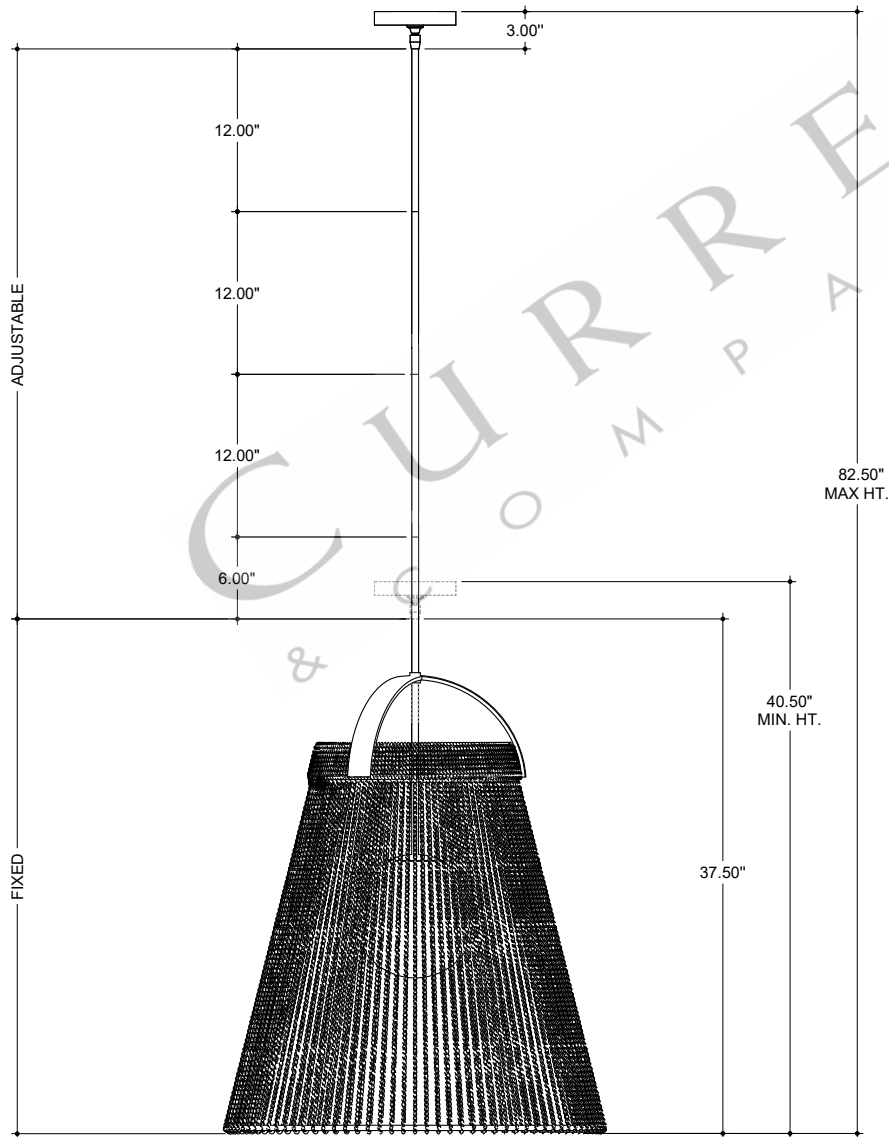

27.75" DIA. FRAME
 6.00" DIA. CANOPY
 1.00" W X 4.25" L
 CROSS BAR

TOP VIEW

CANOPY DETAIL

FRONT VIEW