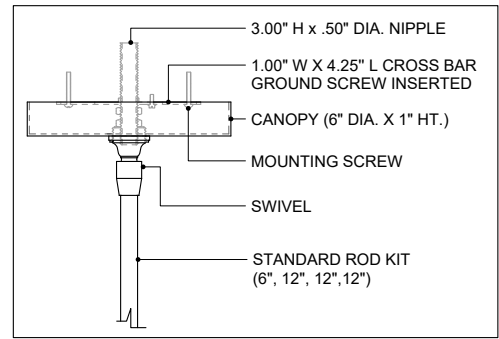

27.75" DIA. FRAME
 6.00" DIA. CANOPY
 1.00" W X 4.25" L
 CROSS BAR

TOP VIEW

CANOPY DETAIL

FRONT VIEW