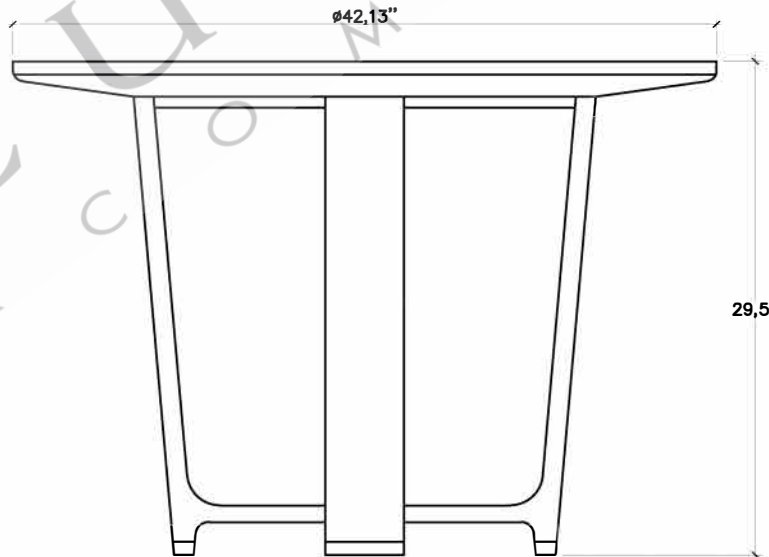

Ø42,13"

TOP VIEW

Ø42,13"

29,5"

FRONT VIEW

3000-0260

ALL WORK © 2023 CURREY & COMPANY