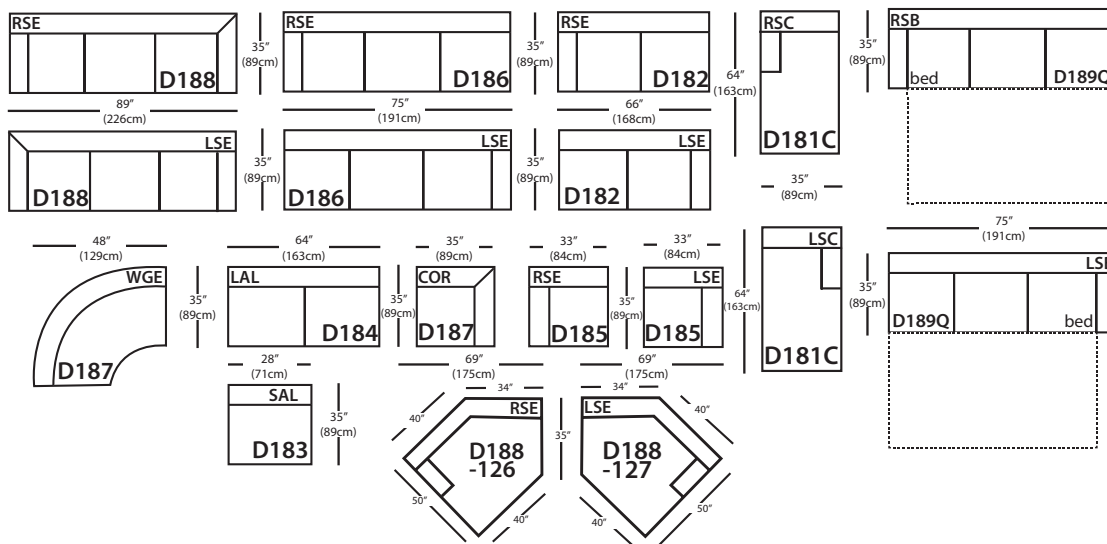

Monaco Sectional

Shown in fabric 13244-19, throw pillow in fabric 19266-18 (TP), extra throw pillow 24066-18 (XP).

Overall Height: 36" Seat Height: 20" Seat Depth: 22" Arm Height: 24"

Standard Features	D188-000	D182-000	D186-000	D189Q-000	D184-000	D181C-000	D185-000	D183SAL-000	D187-000	D187-COR	D188-126/127
Loose Pillow Back	✓	✓	✓	✓	✓	✓	✓	✓	✓	✓	✓
One 18" Large Throw Pillow (LTP)	2	✓	✓	✓	N/A	✓	✓	N/A	✓	✓	2
One 16" Small Throw Pillow (STP)	✓	✓	✓	✓	N/A	✓	✓	N/A	N/A	N/A	✓
Classic Cushion	✓	✓	✓	✓	✓	✓	✓	✓	✓	✓	✓
Suspension System	sinuous	sinuous	sinuous	N/A	sinuous	sinuous	sinuous	sinuous	sinuous	sinuous	webbing
Options - See Price List for Prices											
Cloud Cushion	✓	✓	✓	✓	✓	✓	✓	✓	✓	✓	✓
Classic XF Cushion	✓	✓	✓	✓	✓	✓	✓	✓	✓	✓	✓
Luxe Cushion	✓	✓	✓	✓	✓	✓	✓	✓	✓	✓	✓
Sleeper Mattress Options Available	N/A	N/A	N/A	✓	N/A	N/A	N/A	N/A	N/A	N/A	N/A

Pattern Availability: RG, PS, NM

This is a suggested fabric application and wood finish. Fabrics shown are subject to change.

Dimensions may vary slightly from piece to piece due to individual hand craftsmanship.