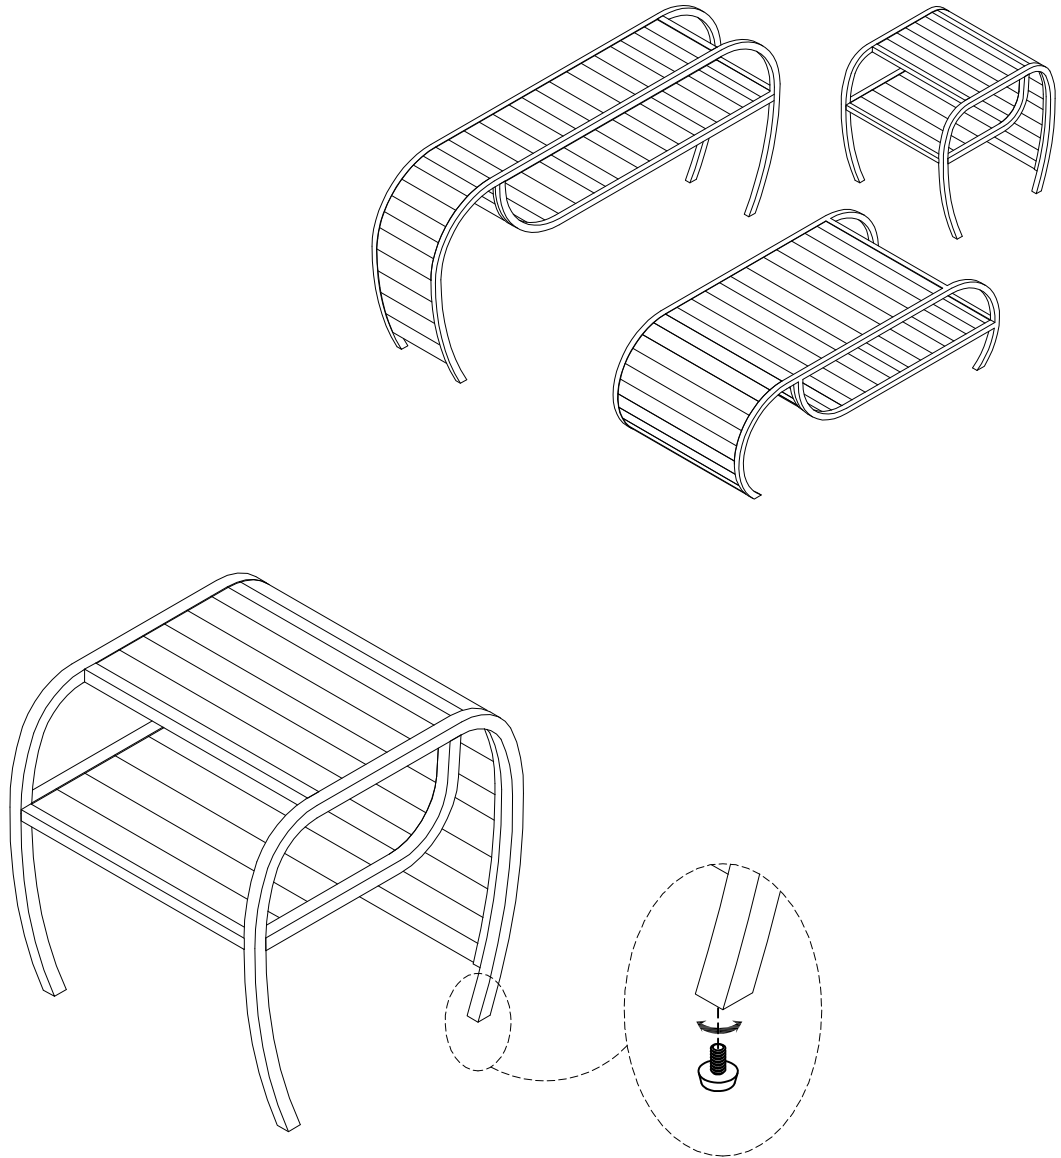

# ASSEMBLY INSTRUCTION

Item: 7228-80184-85 Cocktail Table  
7228-80206-85 Open Ended End Table  
7228-80207-85 Console Table

Thank you for purchasing this quality product. Be sure to unpack carefully looking for small parts which may have come loose during shipment.

Read all instruction and study the drawing carefully before starting the assembly process:

Adjust leveler if needed to level case on uneven floor