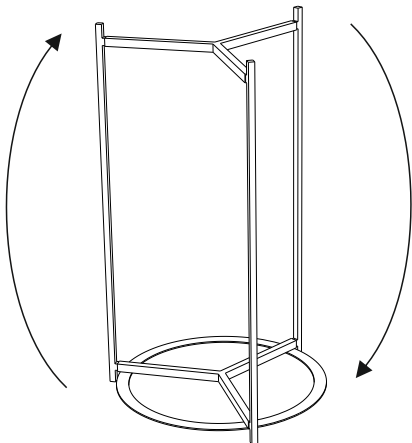

ASSEMBLY INSTRUCTIONS

AGUILAR GLASS SIDE TABLE

PART LIST :-

NO.	DESCRIPTION	IMAGE	QTY
A	METAL BASE		1
B	LEG		1
C	METAL RING		1
D	LEG		1
E	LEG		1
F	GLASS TOP		1

HARDWARE LIST :-

NO.	DESCRIPTION	IMAGE	QTY
G	ALLEN SCREWS		6
H	ALLEN KEY		1

STEP:- 1

STEP:- 2

STEP:- 3

STEP:- 4

STEP:- 5