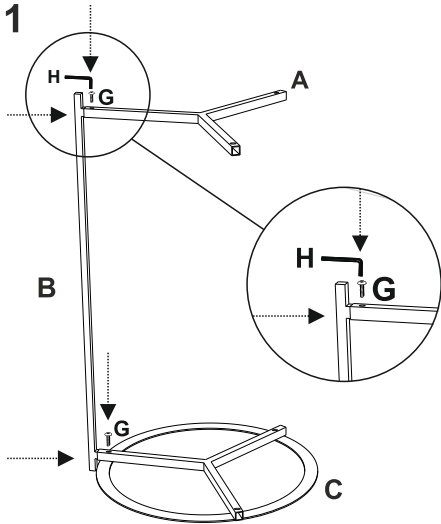

ASSEMBLY INSTRUCTIONS

AGUILAR GLASS SIDE TABLE

PART LIST :-

NO.	DESCRIPTION	IMAGE	QTY
A	METAL BASE		1
B	LEG		1
C	METAL RING		1
D	LEG		1
E	LEG		1
F	GLASS TOP		1

HARDWARE LIST :-

NO.	DESCRIPTION	IMAGE	QTY
G	ALLEN SCREWS		6
H	ALLEN KEY		1

STEP:- 1

STEP:- 2

STEP:- 3

STEP:- 4

STEP:- 5