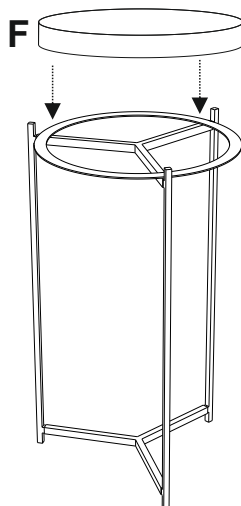

ASSEMBLY INSTRUCTIONS

AGUILAR GLASS SIDE TABLE

PART LIST :-

NO.	DESCRIPTION	IMAGE	QTY
A	METAL BASE		1
B	LEG		1
C	METAL RING		1
D	LEG		1
E	LEG		1
F	GLASS TOP		1

HARDWARE LIST :-

NO.	DESCRIPTION	IMAGE	QTY
G	ALLEN SCREWS		6
H	ALLEN KEY		1

STEP:- 1

STEP:- 2

STEP:- 3

STEP:- 4

STEP:- 5