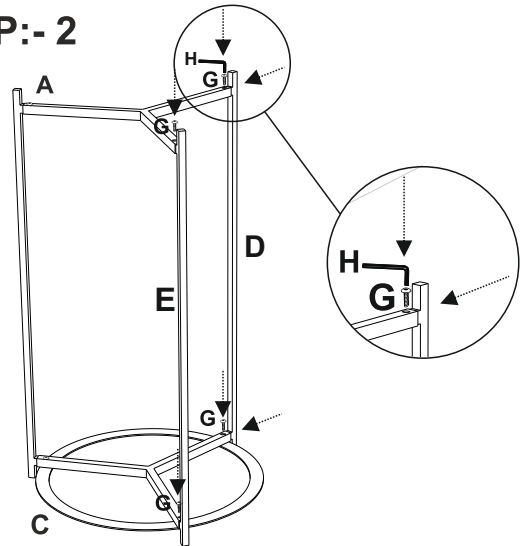

ASSEMBLY INSTRUCTIONS

AGUILAR GLASS SIDE TABLE

PART LIST :-

NO.	DESCRIPTION	IMAGE	QTY
A	METAL BASE		1
B	LEG		1
C	METAL RING		1
D	LEG		1
E	LEG		1
F	GLASS TOP		1

HARDWARE LIST :-

NO.	DESCRIPTION	IMAGE	QTY
G	ALLEN SCREWS		6
H	ALLEN KEY		1

STEP:- 1

STEP:- 2

STEP:- 3

STEP:- 4

STEP:- 5