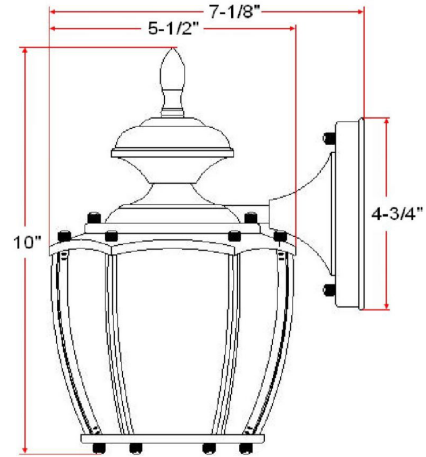

Jackson I-Light Outdoor Wall Light
Antique Brass

SPECIFICATIONS

MOUNTING:	Wall Mount	LED BRIGHTNESS (LUMENS):	N/A
SLOPED CEILING ADAPTABLE:	N/A	LED COLOR CORRELATED TEMPERATURE (CCT):	N/A
LAMP TYPE 1:	Maximum 60W Medium Base Bulb	LED COLOR RENDERING INDEX (CRI):	N/A
BULB INCLUDED:	No	LED EFFICACY:	N/A
WATTS PER BULB:	60W	LED AVERAGE RATED LIFE:	N/A
TOTAL WATTAGE:	60W	ENERGY EFFICIENT:	No
DIMMABLE:	Yes	LIGHTING AMPS:	N/A
MATERIAL CONSTRUCTION:	Copper	VOLTAGE:	120V
ASSEMBLED DIMENSIONS:	5.5" L x 10" H x 4.75" D		
WEIGHT:	2.65 lbs.		
BACKPLATE DIMENSIONS:	4.59" H x 4.59" W		
CANOPY CEILING DIMENSIONS:	N/A		
GLASS/SHADE DIMENSIONS:	N/A		
GLASS/SHADE MATERIAL:	Glass		
GLASS/SHADE TYPE:	Clear		
GLASS/SHADE COLOR:	Clear		