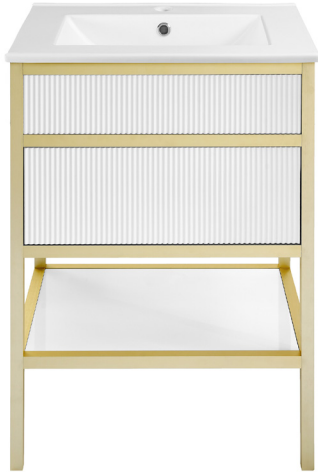

Caché

Freestanding Vanity

SM-BV901WG

Swiss Madison®
well made forever

Features:

- Sleek, freestanding design
- Glazed ceramic, single sink
- Metal legs
- Integrated overflow
- Standard 1 3/8" faucet hole
- Standard 1 3/4" drain hole

Installation:

- Freestanding, assembly required

Colors & Finishes:

- White and Gold: SM-BV901WG

Specifications:

- N.W: 63.49 lb.
- D: 18 5/16" x W: 24" x H: 33 7/16"
- Inner Sink: D: 10 7/16" x W: 17 5/16" x H: 5 1/2"
- Basin Depth: 5 1/2"

Included Parts:

- Cabinet: SM-BV901WG-C
- Sink: SM-BVP24

Required Parts (sold separately):

- Sink Drain *
- Drain Trap *
- Faucet *
- Water Supply Lines

* Sold by Swiss Madison