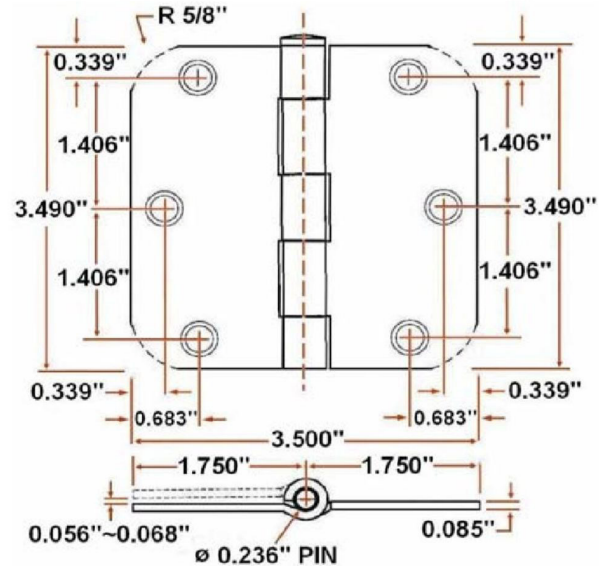

6-Hole 3 1/2" x 3 1/2", 5/8" Radius Hinge, 10-Pack
Oil Rubbed Bronze

SPECIFICATIONS

MATERIAL CONSTRUCTION:	Steel
MOUNTING HARDWARE INCLUDED:	Yes
TOOLS NEEDED FOR INSTALLATION:	Screwdriver
ASSEMBLED DIMENSIONS:	3.5" H x 3.5" L x 0.09" D
ASSEMBLED WEIGHT:	4.1 lbs.
CROSS BORE:	N/A
CORNER RADIUS:	5/8"
PROJECTION:	N/A
HINGE TYPE:	Butt Hinge
NUMBER OF HOOKS:	N/A