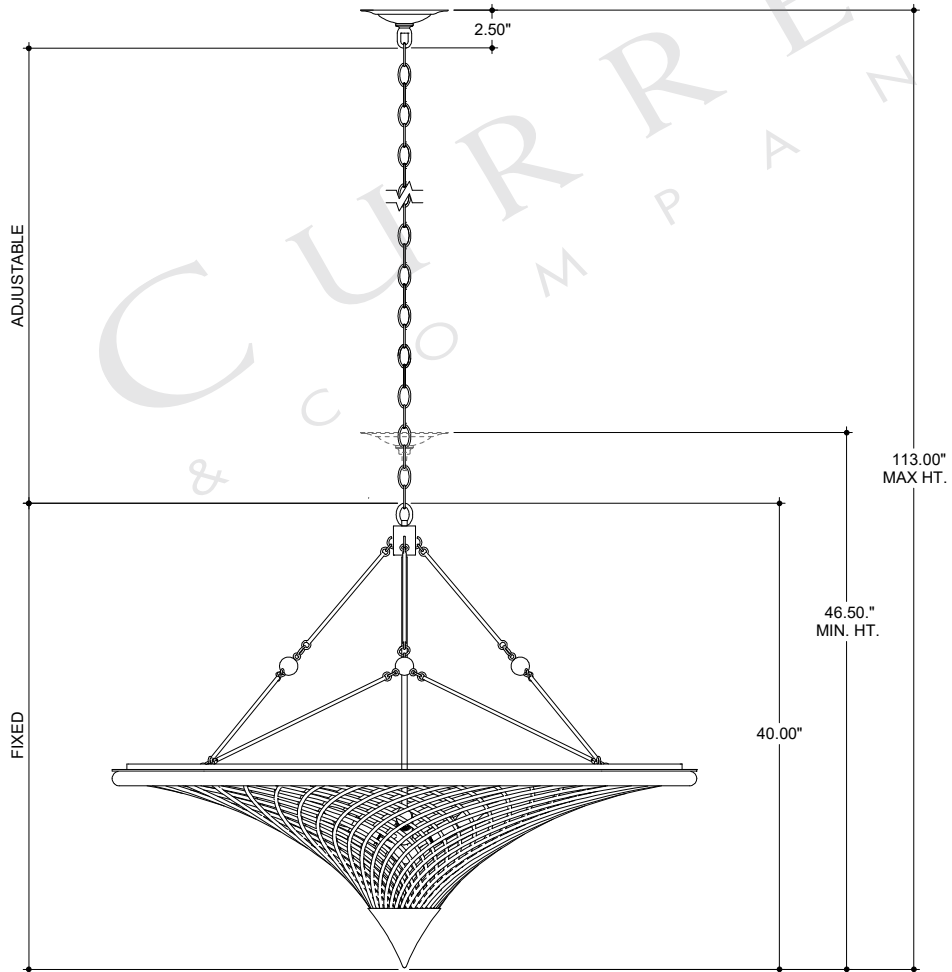

40.00" DIA. BODY
 6.00" DIA. CANOPY
 1.00" H X 4.25" W
 CROSS BAR

CANOPY DETAIL

9000-0560

ALL WORK © 2019 CURREY & COMPANY