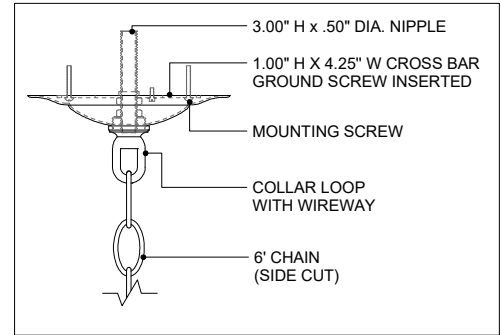

40.00" DIA. BODY
 6.00" DIA. CANOPY
 1.00" H X 4.25" W
 CROSS BAR

CANOPY DETAIL

9000-0560

ALL WORK © 2019 CURREY & COMPANY