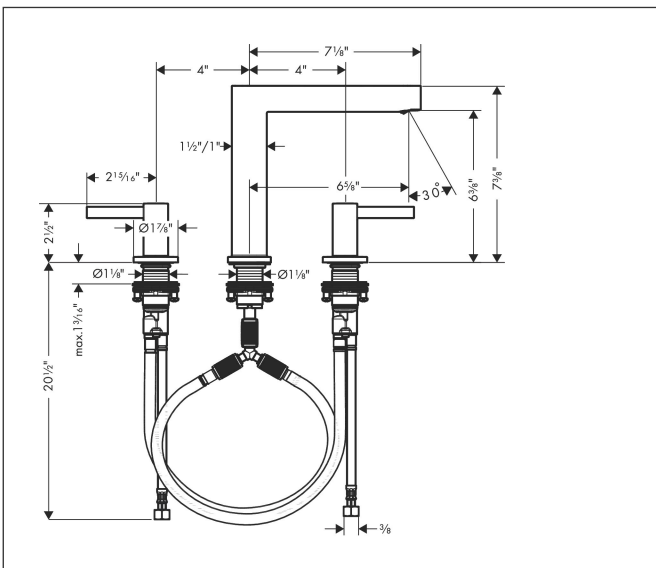

Brand hansgrohe
 Art. Name **Finoris** Widespread Faucet 160 with Pop-Up Drain, 1.2 GPM
 Art. Nr. 76034701
 Surface matte white
 Pos. 1

Product Picture

Features

- Spray modes: Laminar spray
- Flow: 1.2 GPM (4.5 L/Min)
- 90° ceramic valves
- Does not include: Pop-up assembly

Drawing

Technology