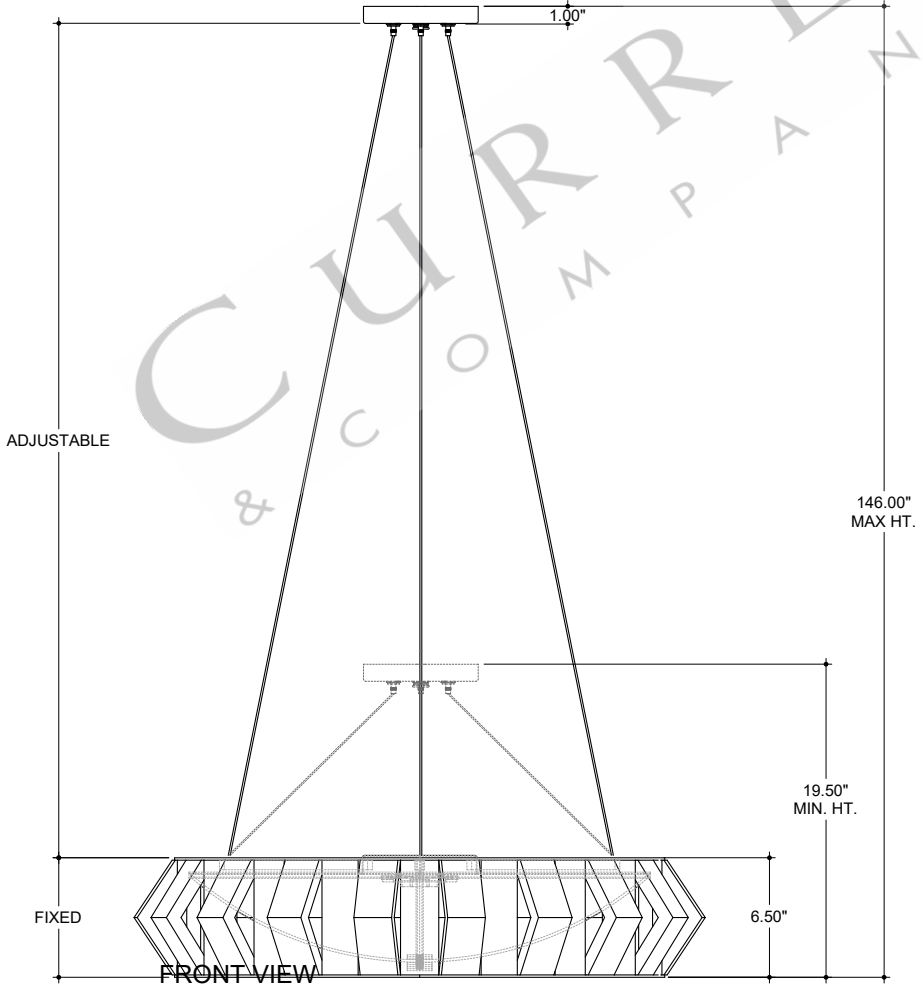

30.00" DIA. BODY

6.00" DIA. CANOPY

1.00" W X 4.25" L CROSS BAR

TOP VIEW

3.00" H x .50" DIA. NIPPLE

1.00" H X 4.25" W CROSS BAR
BACKGROUND SCREW
INSERTED

MOUNTING SCREW

LOCK NUT

AIRCRAFT CABLE

CANOPY DETAIL

ADJUSTABLE

1.00"

146.00"
MAX. HT.

19.50"
MIN. HT.

FIXED

6.50"