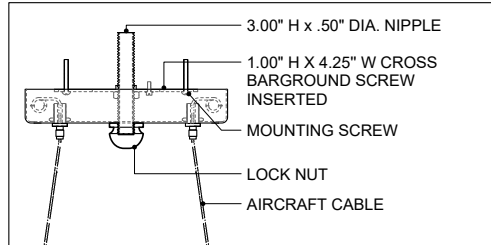

30.00" DIA. BODY

6.00" DIA. CANOPY

1.00" W X 4.25" L CROSS BAR

TOP VIEW

3.00" H x .50" DIA. NIPPLE

1.00" H X 4.25" W CROSS BAR
BACKGROUND SCREW
INSERTED

MOUNTING SCREW

LOCK NUT

AIRCRAFT CABLE

CANOPY DETAIL

ADJUSTABLE

1.00"

146.00"
MAX. HT.

19.50"
MIN. HT.

FIXED

6.50"