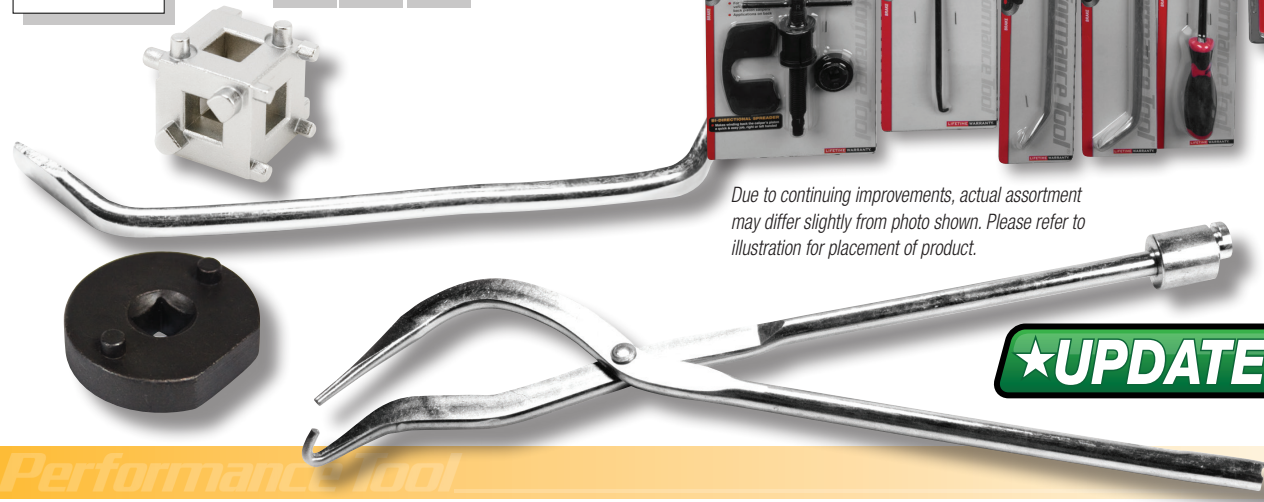

1 INCH BAR
TOP HOLE
7 HOOKS

1 INCH BAR
8th HOLE
7 HOOKS

3 INCH BAR
16th HOLE
5 HOOKS

3 INCH BAR
25th HOLE
5 HOOKS

Due to continuing improvements, actual assortment may differ slightly from photo shown. Please refer to illustration for placement of product.

★UPDATED★

Item ID #	Description	Peg Qty	Item ID #	Description	Peg Qty	Item ID #	Description	Peg Qty
W158C	Brake Spring Compressor	1	W80621	3/8 in. Dr. Disc Brake Piston Tool	1	W86557	Brake Spring Hook	1
W175	Brake Spring Pliers	1	W80624	Brake Caliper Hanger Set	1	W89201	Disc Brake Caliper Spreader	1
W178C	7 in. Brake Spoon	1	W80627	2 Pin Caliper Tool	1	W59750SCH	Welcome Packet for W59750	1
W179C	9 in. Brake Spoon	1	W80629	2-1/2 in. Brake Rotor Hone	1	W59621	24 in. x 1 in. Cross Bar - Black	2
W193C	Pro Brake Cylinder Hone	1	W80631	3 Stone Brake Hone 27/32-2 in.	1	W59623	24 in. x 3 in. Cross Bar - Black	2
W199C	Domestic Brand Hone Stones	1	W80632	3 Pc. Stone Set for W80631	1	W90000	Plastic Display Board 24 x 32	1
W1337	3 Pc. Brake Caliper Star Bit Set	1	W83166	2 & 3 Pin Caliper Piston Tool	1	W91029	2 in. Flip Scan Bar Hook	30
W1338	9 Pc. External Star Socket Set	1	W86020	4 Pc. 3/8 in. Dr. Long Brake Caliper Star Bit	1	W91031	1-1/2 in. Scan Tag Label Holder	30
W1339	4 Pc. Brake Caliper Hex Bit Set	1	W86021	4 Pc. 3/8 in. Dr. Long Brake Caliper SAE Hex Bit	1			
W80110	Gearless Brake Pad Spreader	1	W86022	4 Pc. 3/8 in. Dr. Long Brake Caliper MM Hex Bit	1			
W80617	5/16 in. 3/8 in. Offset Brake Bleed Wrench	1						
W80620	8 X 10 mm Offset Brake Bleed Wrench	1						