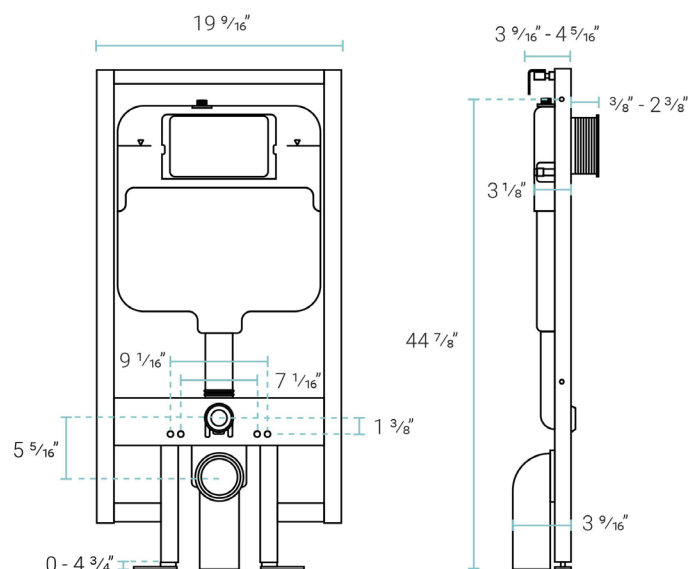

Installation:

- Wall-hung

Colors & Finishes:

- White: SM-ST080

Specifications:

N.W: 70 lb.

L: 23 ⁷/₈" x W: 15 ¹¹/₁₆" x H: 11 ¹³/₁₆"

Concealed In-Wall Toilet Tank Carrier System 2x4

SM-WC427

Features:

- Saves space with concealed tank
- Strong, secure hold
- Easy tank access
- Dual-flush

Installation:

- In-wall

Specifications:

- N.W: 33 lb.
- L: 19 ⁹/₁₆" x W: 6 ¹¹/₁₆" x H: 44 ⁷/₈"

Included Kit Parts:

- Discharge Pipe: SM-CPT106
- Fill Valve: SM-CPT108
- Flush Valve: SM-CPT109
- 12npt Angle Valve: SM-CPT111
- Connecting Pipe: SM-CPT105
- Straight Pipe: SM-VPT104
- Thread Bolts: SM-CPT107

Wall-Mount Dual-Flush Actuator Plate

Specifications:

- N.W: 0.5 lb.
- L: 9 5/8" x W: 3/8" x H: 6 1/2"

Included Parts:

- Flush Actuator: SM-WC004PS