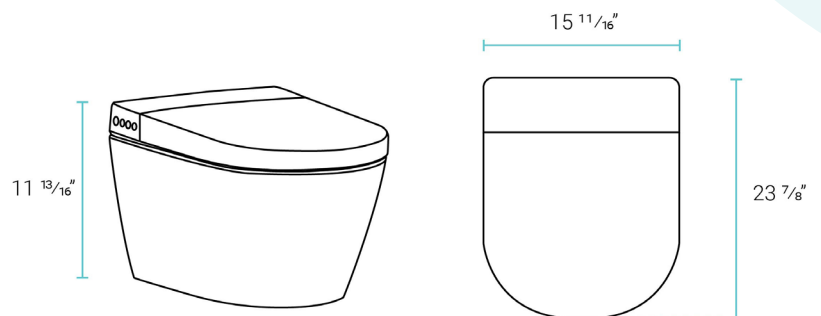

Hugo

Intelligent Wall-Hung Toilet With Bidet

SM-ST080

Included Parts:

- Smart Toilet: SM-ST080
- Remote Control: SM-CPT112

Features:

- Space saving, wall-hung design
- Elongated bowl
- Glazed ceramic
- Adjustable bowl height
- Quick-release, soft-close seat
- Remote control
- Night light
- Self-cleaning nozzle
- 6 Levels of warm air and water temperature
- Off-seat flushing
- 5 nozzle positions
- Front and rear bidet wash settings
- Heated seat
- Eco mode

Installation:

- Wall-hung

Colors & Finishes:

- White: SM-ST080

Specifications:

N.W: 70 lb.

L: 23 ⁷/₈" x W: 15 ¹¹/₁₆" x H: 11 ¹³/₁₆"

Concealed In-Wall Toilet Tank Carrier System 2x4

SM-WC427

Features:

- Saves space with concealed tank
- Strong, secure hold
- Easy tank access
- Dual-flush

Installation:

- In-wall

Specifications:

- N.W: 33 lb.
- L: 19 ⁹/₁₆" x W: 6 ¹¹/₁₆" x H: 44 ⁷/₈"

Included Kit Parts:

Specifications:

- N.W: 0.5 lb.
- L: 9 5/8" x W: 3/8" x H: 6 1/2"

Included Parts:

- Flush Actuator: SM-WC004PS