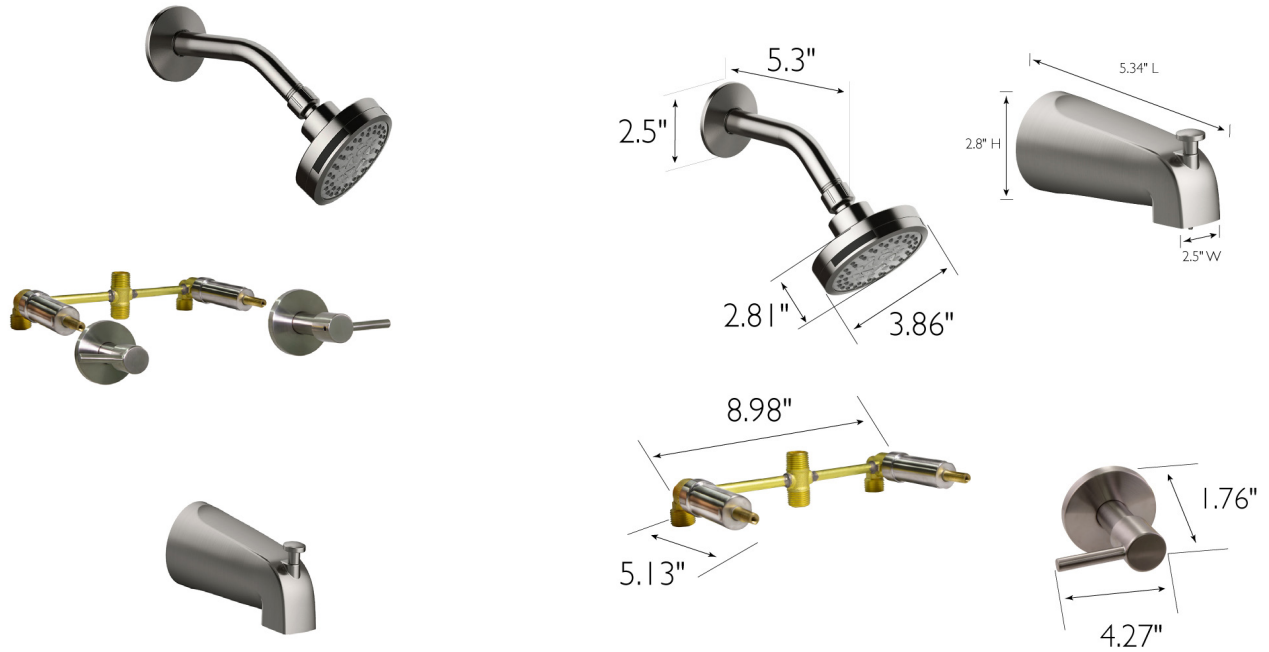

Eastport II Modern Two-Handle Tub and Shower Faucet Satin Nickel

SPECIFICATIONS

MATERIAL:	Zinc	WEIGHT:	4.7 lbs.
HANDLE MATERIAL:	Zinc	PVD FINISH:	No
CARTRIDGE MATERIAL:	Washerless	VALVE INCLUDED:	Yes
WATERWAY MATERIAL:	Brass	PRESSURE BALANCED VALVE:	No
VALVE MATERIAL:	Brass	SHOWER HEAD FUNCTIONS (QTY):	1
FLOW RATE:	1.8 GPM	SHOWER HEAD NOZZLE TYPE:	Raised
LOW FLOW:	Yes	SHOWER HEAD SHAPE:	Round
HANDLES CONFIGURATION:	Two Handle	SHOWER HEAD PUSH BUTTON:	No
HANDLE REACH:	3.09		
QUICK ATTACH INCLUDED:	Yes		
DIMENSIONS FOR SHOWER ARM:	2.5" H x 5.3" L		
DIMENSIONS FOR SHOWER HEAD:	2.81" H x 3.86" L		

WARRANTY:	5-Year limited warranty
UPC CERTIFICATION NAME:	cUPC
WATERSENSE:	Yes
ADA COMPLIANT:	Yes

TYPE:
JOB:
ORDER CODE:
APPROVALS: