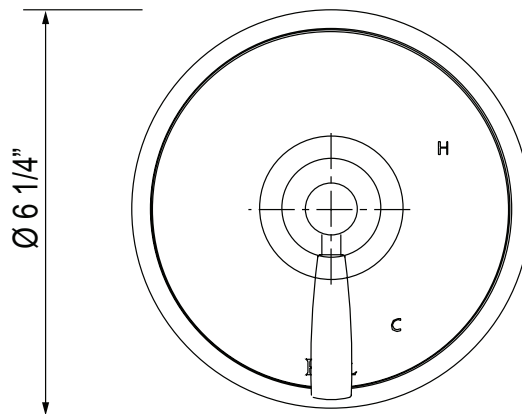

PERRIN & ROWE® HOLBORN PRESSURE BALANCE TRIM WITHOUT DIVERTER

Perrin & Rowe® Bath Holborn

U.5335LS (Metal Lever)

U.5335X (Cross Handle)

FEATURES

- Trim for concealed pressure balance rough valve without diverter
- Brass construction
- Must order RCT-1 rough valve to complete

COLORS/FINISHES

- Polished Chrome
- Polished Nickel
- Satin Nickel

WARRANTY

- Limited Lifetime

X

3/32"