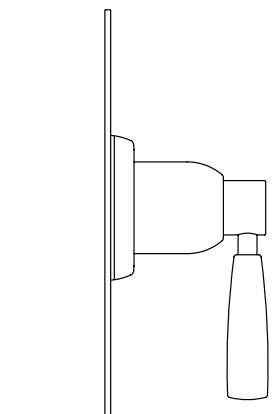

PERRIN & ROWE® HOLBORN PRESSURE BALANCE TRIM WITHOUT DIVERTER

Perrin & Rowe® Bath Holborn

U.5335LS (Metal Lever)

U.5335X (Cross Handle)

FEATURES

- Trim for concealed pressure balance rough valve without diverter
- Brass construction
- Must order RCT-1 rough valve to complete

COLORS/FINISHES

- Polished Chrome
- Polished Nickel
- Satin Nickel

WARRANTY

- Limited Lifetime

X

3/32"