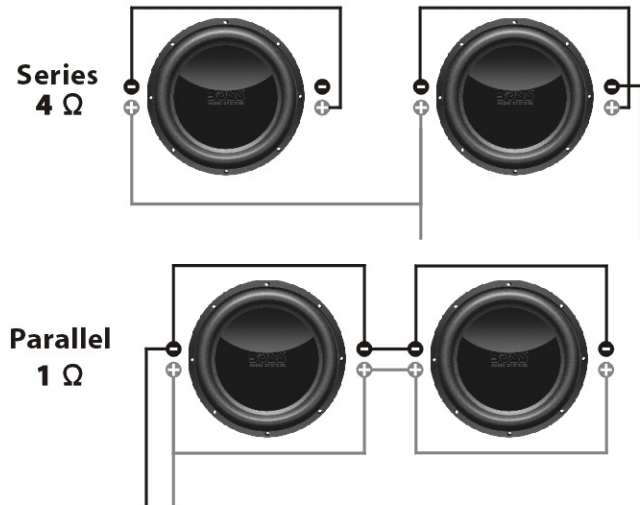

Multiple Subwoofers

Products Specifications

Impedance	Dual 4Ω
Resonant Frequency	35 Hz
Qts	0.534
Qms	3.18
Qes	0.642
Vas	2.447 ft³ (69.3 liters)
Xmax	11 mm
Sensitivity (1 W/ 1 m)	88.6 dB
Peak Power Handling	2600 W
Mounting Depth	6.02" (153 mm)
Cutout Diameter	11" (280 mm)