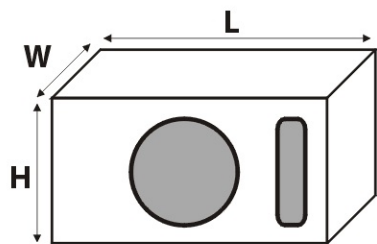

CHX12D 12 " (30 cm) Subwoofer

- *Dual 4Ω Voice Coils*
- *2600 W Peak Power Handling*
- *High Temperature Voice Coils*

Wiring your Subwoofer

Multiple Subwoofers

Products Specifications

Impedance	Dual 4Ω
Resonant Frequency	35 Hz
Qts	0.534
Qms	3.18
Qes	0.642
Vas	2.447 ft ³ (69.3 liters)
Xmax	11 mm
Sensitivity (1 W/ 1 m)	88.6 dB
Peak Power Handling	2600 W
Mounting Depth	6.02" (153 mm)
Cutout Diameter	11" (280 mm)

Enclosures

The CHX12D is designed to work in both sealed or ported enclosures,

Since the woofer has pole-vent, it needs a minimum clearance from the rear wall enclosure of 0.75" (19 mm).

Below you will find the dimensions to make the enclosure, it has been designed for maximum output while retaining great sound quality.

The dimensions have already accounted for the volume displacement of the subwoofer, and using 3/4" (19mm) MDF. All dimensions are external.

Enclosures Dimensions

Sealed Dimensions:

Length (L): 17" (432 mm)
Width (W): 10" (254 mm)
Height (H): 14" (356 mm)
Cutout Diameter: 11" (280mm)
Minimum Int. Volume: 1.2 ft³

Ported Dimensions:

Length (L): 16" (407mm)
Width (W): 17.25" (438 mm)
Height (H): 13.75" (349 mm)
Port Width: 1.25"(32 mm)
Port Height: 11"(280 mm)
Port Length: 26" (661 mm)
Port Extension: 11"(280 mm)
Tuning Freq: 36 Hz
Minimum Int. Volume: 1.5 ft³