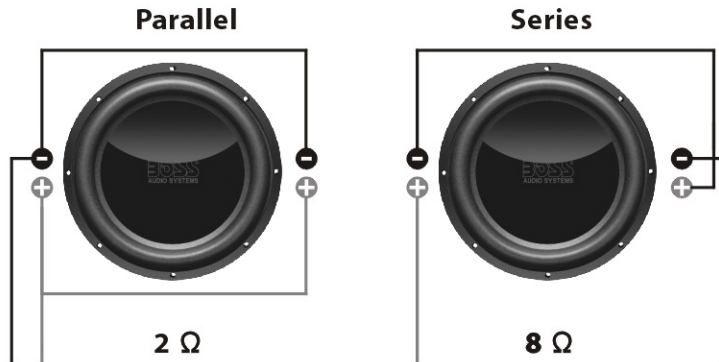

Wiring your Subwoofer