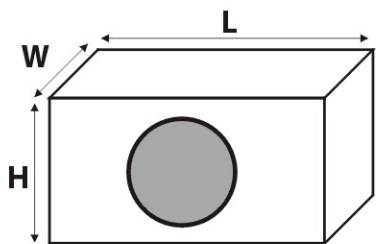

CHX12D 12 " (30 cm) Subwoofer

- *Dual 4Ω Voice Coils*
- *2600 W Peak Power Handling*
- *High Temperature Voice Coils*

Wiring your Subwoofer

Multiple Subwoofers

Products Specifications

Impedance	Dual 4Ω
Resonant Frequency	35 Hz
Qts	0.534
Qms	3.18
Qes	0.642
Vas	2.447 ft ³ (69.3 liters)
Xmax	11 mm
Sensitivity (1 W/ 1 m)	88.6 dB
Peak Power Handling	2600 W
Mounting Depth	6.02" (153 mm)
Cutout Diameter	11" (280 mm)

Enclosures

The CHX12D is designed to work in both sealed or ported enclosures,

Since the woofer has pole-vent, it needs a minimum clearance from the rear wall enclosure of 0.75" (19 mm).

Below you will find the dimensions to make the enclosure, it has been designed for maximum output while retaining great sound quality.

The dimensions have already accounted for the volume displacement of the subwoofer, and using 3/4" (19mm) MDF. All dimensions are external.

Enclosures Dimensions

Sealed Dimensions:

Length (L): 17" (432 mm)
Width (W): 10" (254 mm)
Height (H): 14" (356 mm)
Cutout Diameter: 11" (280mm)
Minimum Int. Volume: 1.2 ft³

Ported Dimensions:

Length (L): 16" (407mm)
Width (W): 17.25" (438 mm)
Height (H): 13.75" (349 mm)
Port Width: 1.25"(32 mm)
Port Height: 11"(280 mm)
Port Length: 26" (661 mm)
Port Extension: 11"(280 mm)
Tuning Freq: 36 Hz
Minimum Int. Volume: 1.5 ft³