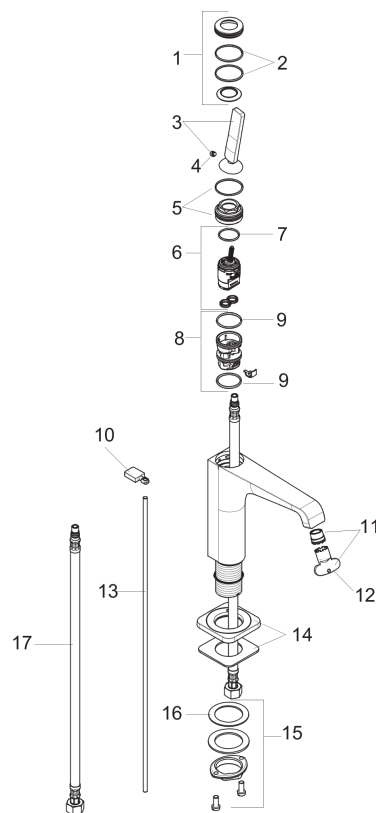

AXOR Citterio E
Single-Hole Faucet 125 with Pop-Up Drain, 1.2 GPM
 Finishes : **chrome** Part no. : **36100001**

Description

Features

- Laminar spray
- Flow: 1.2 GPM (4.5 L/Min)
- Joystick ceramic cartridge
- Includes pop-up drain

Technology

Product image

Scale drawing

AXOR Citterio E
Single-Hole Faucet 125 with Pop-Up Drain, 1.2 GPM
Finishes : **chrome** Part no. : **36100001**

Exploded drawing

Year of production: >07/16

AXOR Citterio E
Single-Hole Faucet 125 with Pop-Up Drain, 1.2 GPM
 Finishes : **chrome** Part no. : **36100001**

Spare parts list

Year of production: >07/16

Pos.	Description	Part no.	PC	PU
1	escutcheon	92188000	0	1
2	O-ring 30x1,5	98433000	0	1
3	handle	92189000	0	1
4	hollow set screw M6x6	97660000	0	1
5	nut	95667000	0	1
6	cartridge, assy	96339000	0	1
7	O-ring 21,95x1,78	95169000	0	1
8	adapter for cartridge	95289000	0	1
9	O-ring 26x2	98147000	0	1
10	diverter knob	92197000	0	1
11	aerator laminar M16,5x1 (4,5 l/min)	92876000	0	1
12	special tool	98987000	0	1
13	pull rod	95128000	0	1
14	escutcheon	92190000	0	1
15	fixing set (Ø 32)	13961000	0	1
16	lever collar	97548000	0	1
17	connection hose 23½" M8x0,75 3/8"	98600001	0	1
a	fixation extension 35 mm	13898000	0	1
b	pop up waste	88509000	0	1