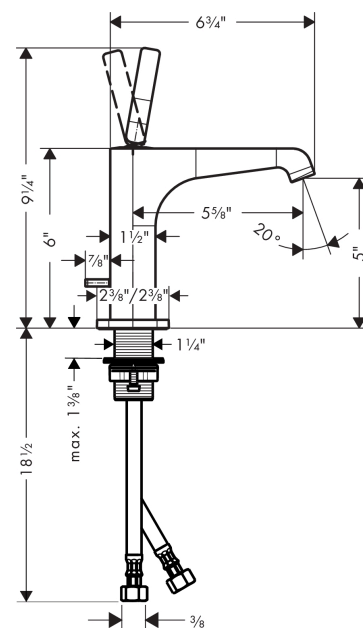

AXOR Citterio E
Single-Hole Faucet 125 with Pop-Up Drain, 1.2 GPM
 Finishes : **chrome** Part no. : **36100001**

Description

Features

- Laminar spray
- Flow: 1.2 GPM (4.5 L/Min)
- Joystick ceramic cartridge
- Includes pop-up drain

Technology

Product image

Scale drawing

AXOR Citterio E
Single-Hole Faucet 125 with Pop-Up Drain, 1.2 GPM
Finishes : **chrome** Part no. : **36100001**

Exploded drawing

Year of production: >07/16

AXOR Citterio E
Single-Hole Faucet 125 with Pop-Up Drain, 1.2 GPM
 Finishes : **chrome** Part no. : **36100001**

Spare parts list

Year of production: >07/16

Pos.	Description	Part no.	PC	PU
1	escutcheon	92188000	0	1
2	O-ring 30x1,5	98433000	0	1
3	handle	92189000	0	1
4	hollow set screw M6x6	97660000	0	1
5	nut	95667000	0	1
6	cartridge, assy	96339000	0	1
7	O-ring 21,95x1,78	95169000	0	1
8	adapter for cartridge	95289000	0	1
9	O-ring 26x2	98147000	0	1
10	diverter knob	92197000	0	1
11	aerator laminar M16,5x1 (4,5 l/min)	92876000	0	1
12	special tool	98987000	0	1
13	pull rod	95128000	0	1
14	escutcheon	92190000	0	1
15	fixing set (Ø 32)	13961000	0	1
16	lever collar	97548000	0	1
17	connection hose 23½" M8x0,75 3/8"	98600001	0	1
a	fixation extension 35 mm	13898000	0	1
b	pop up waste	88509000	0	1