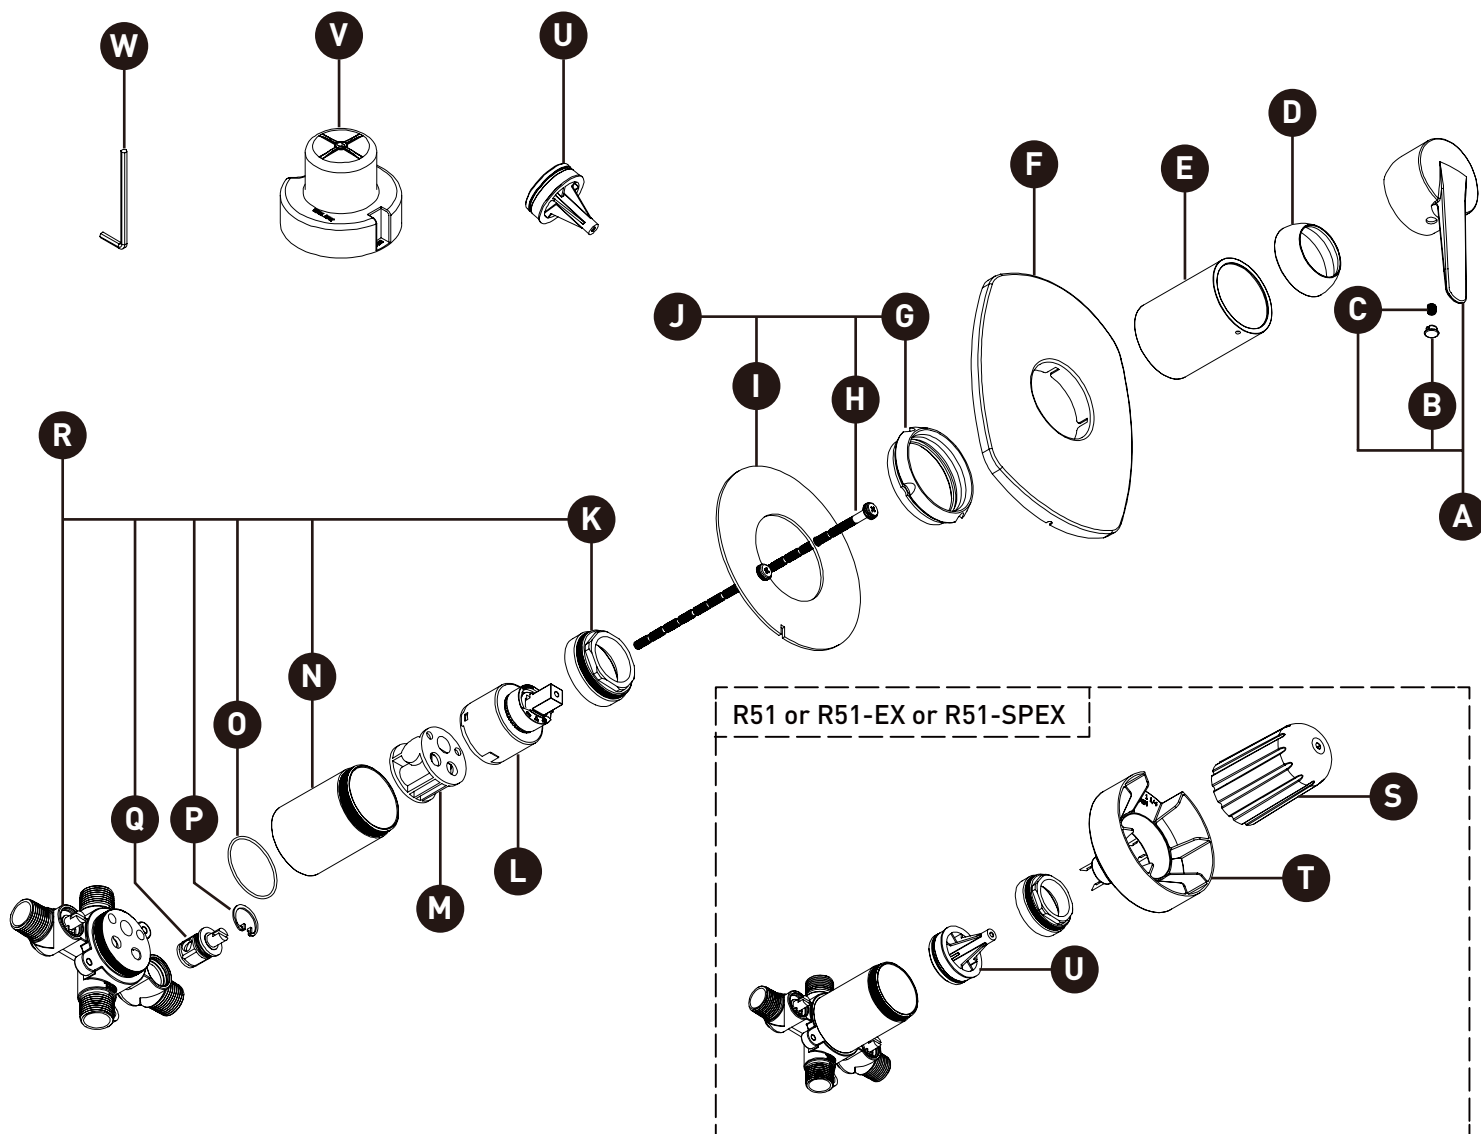

ORDER BY PART NUMBER

ILLUSTRATED PARTS

VY51

Type P Complete Valve

For warranty or additional information, contact:

US Customers

U.S.A.
houseofrohl.com/support
1-800-777-9762

Canadian Customers

ILLUSTRATED PARTS

ID	Kit Number	Finish
*A	1490	N/A
*B	003-421	See below
C	152-060	N/A
*D	052-114	See below
*E	053-004	See below
*F	S213326	See below
G	302-414	N/A
H	392-207 (2x)	N/A
I	305-441	N/A
J	S5-948	N/A
K	305-075	N/A
L	401-016	N/A
M	405-010	N/A
N	039-030	N/A
O	215-380	N/A
P	390-741 (2x)	See below
Q	7441 (2x)	See below
R	0151	N/A
S	430-151	N/A
T	430-051	N/A
U	7511	N/A
V	430-102	N/A
W	505-025 (2.5mm)	N/A