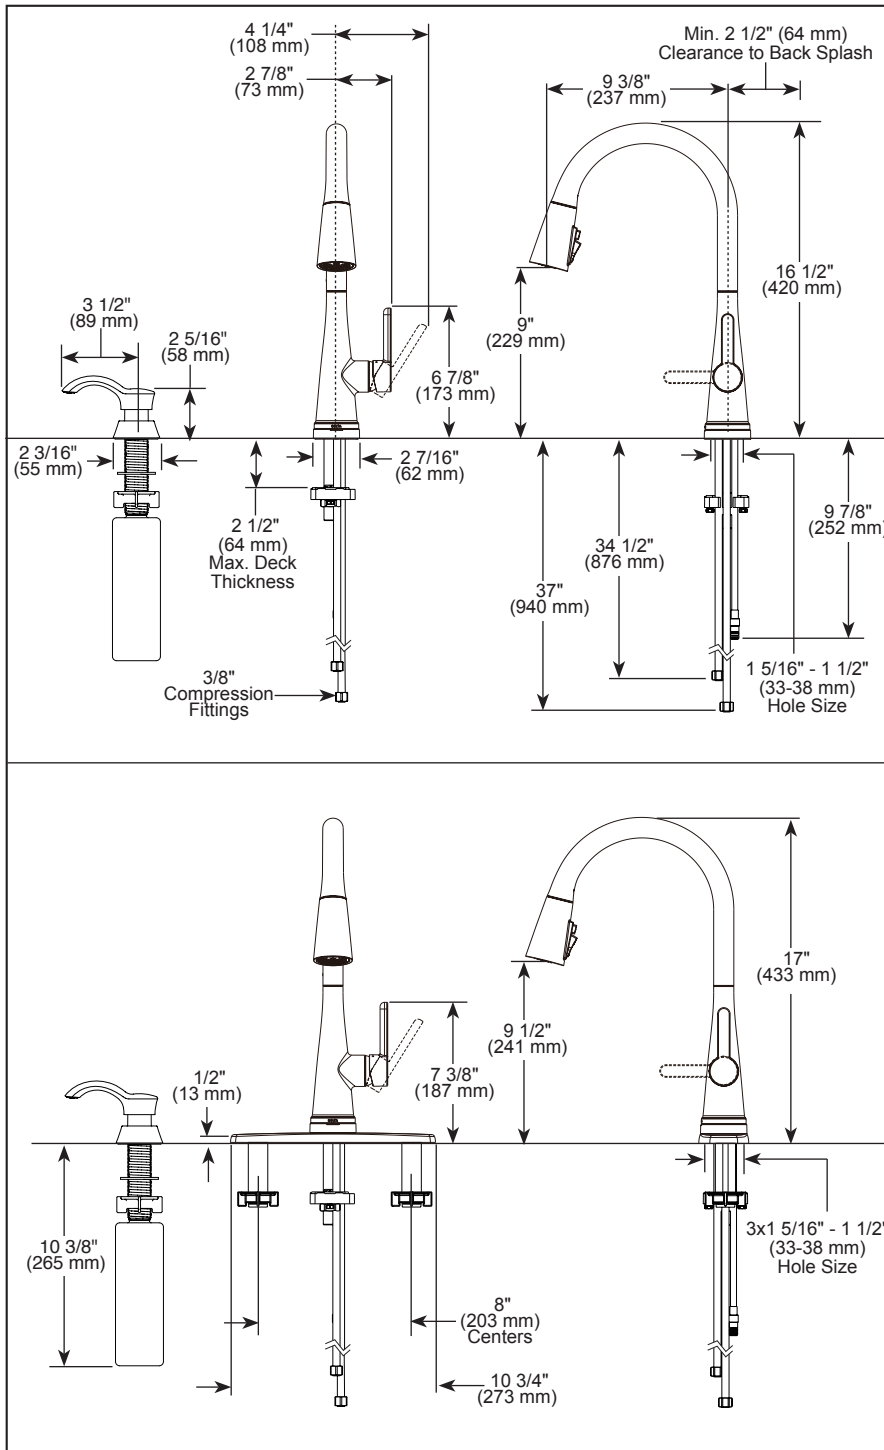

see what Delta can do™

KITCHEN FAUCETS

- Greydon™ Collection
- Single Handle Pull-Down

19826TZ-SD-DST

19826TZ-SD-DST
with optional escutcheon

Submitted Model No.: _____

Specific Features: _____

FEATURES:

- Touch-Clean® Technology
- DIAMOND Seal® Technology
- MagnaTite® Docking System
- 3-Function Pull-Down w/ ShieldSpray™
- Touch2O® Technology

STANDARD SPECIFICATIONS:

- Max flow rate 1.8 gpm @ 60 psi, 6.8 L/m in @ 414 kPa
- One or three hole mount (escutcheon optional, included)
- Diamond coated ceramic cartridge
- 3/8" O.D. straight, staggered PEX supply lines
- Spout rotates 360°
- Hot/cold indicator markings
- Dual integral check valves in sprayer assembly
- Three-function wand; Aerated stream, spray or ShieldSpray™
- LED indicator light signals on-off, water temperature and low batteries
- Uses 6 AA (included) or 6 C (optional) batteries
- Optional (EP73954) 120V AC adapter available (3 prong grounded outlet required)
- Soap dispenser with 8 oz reservoir (optional, included)

COMPLIES WITH:

- ASME A112.18.1 / CSA B125.1
- Indicates compliance to ICC/ANSI A117.1

▲ Designate proper finish suffix

Delta reserves the right (1) to make changes in specifications and materials, and (2) to change or discontinue models, both without notice or obligation. Dimensions are for reference only. See current full-line price book or www.deltafaucet.com for finish options and product availability.