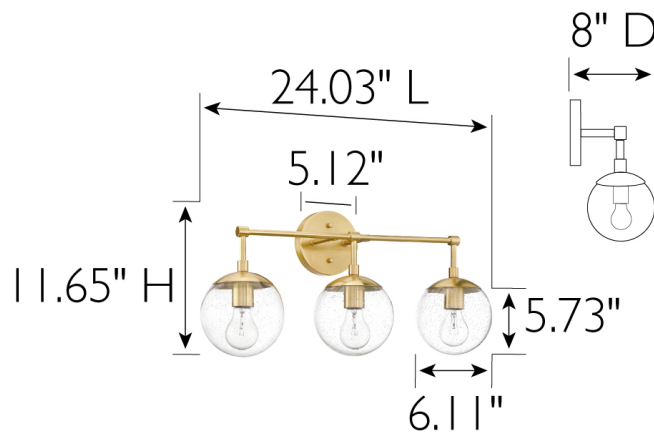

Gracelyn 3-Light Dimmable Vanity Light

Satin Gold

SPECIFICATIONS

MOUNTING:	Wall Mount	LED BRIGHTNESS (LUMENS):	N/A
SLOPED CEILING ADAPTABLE:	No	LED COLOR CORRELATED TEMPERATURE (CCT):	N/A
LAMP TYPE:	Maximum 60W Medium Base Bulb	LED COLOR RENDERING INDEX (CRI):	N/A
BULB INCLUDED:	No	LED EFFICACY:	N/A
WATTS PER BULB:	60W	LED AVERAGE RATED LIFE:	N/A
TOTAL WATTAGE:	180W	ENERGY EFFICIENT:	No
DIMMABLE:	Yes	LIGHTING AMPS:	N/A
MATERIAL CONSTRUCTION:	Steel/Glass	VOLTAGE:	120V
ASSEMBLED DIMENSIONS:	11.65" H x 24.03" L x 8" D		
WEIGHT:	5.40 lbs		
BACKPLATE DIMENSIONS:	5.12" H x 5.12" W x 1.02" D		
CANOPY/PLATE DIMENSIONS:	N/A		
GLASS/SHADE DIMENSIONS:	5.73" H x 6.11" L x 6.11" D		
GLASS/SHADE MATERIAL:	Glass		
GLASS/SHADE TYPE:	Seedy		
GLASS/SHADE COLOR:	Clear		