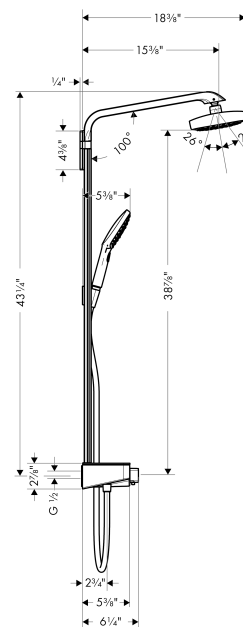

Raindance Select E
Showerpipe 300 with Select Shower Controls, 2.0 GPM
 Finishes : **chrome** Part no. : **27126001**

Description

Features

- Shelf: made of safety glass
- Shelf color: chrome or white
- Flow: 2.0 GPM (7.6 L/Min)
- Anti-scald 100° safety stop
- Select push-button for on/off control
- Outlets may be operated simultaneously (maximum combined flow of 2.0 GPM)
- Exposed installation
- Thermostatic cartridge

Item details

List Price \$ 2,088.00

Technology

Compliance

Product image

Scale drawing

Raindance Select E
Showerpipe 300 with Select Shower Controls, 2.0 GPM
 Finishes : **chrome** Part no. : **27126001**

Spare parts list

Year of production: >10/16

Pos.	Description	Part no.	Price	PU
1	shower arm	92144000	-	1
2	seal	98058000	-	1
3	Overhead shower with female thread G½	04534000	-	1
4	spray body	92126000	-	1
5	selector assy	98343000	-	1
6	filter	97735000	-	1
7	O-ring 3x1	98384000	-	1
8	cover	98344000	-	1
9	handshower	04528000	-	1
10	filter packing	94246000	-	1
11	shower hose 1,60 m	28276003	-	1
12	set of non return valves DW 15	94074000	-	1
13	Hose Connection	96044000	-	1
14	O-ring 14x2	98129000	-	1
15	pipe with cover (900 mm)	92145000	-	1
16	pipe with cover (1000 mm)	92467000	-	1
17	O-ring 9x1,5	98117000	-	1
18	shower holder	28331000	-	1
19	guide	98918000	-	1
20	cover	92142000	-	1
21	tile-matching-disk	92143000	-	1
22	set of symbols	98367000	-	1
23	O-ring 20x1	98140000	-	1
24	nut	98368000	-	1
25	shut off unit	95758000	-	1
26	hollow set screw M6x16 including o-ring 29x3	98372000	-	1
27	handle for thermostat	98369000	-	1
28	safety set	98370000	-	1
29	nut	98913000	-	1
30	thermostat cartridge	98282000	-	1
31	mounting set	96179000	-	1
32	O-ring 17x2	98199000	-	1
33	non return valve (pressure-resistant up to 2 MPa)	95773000	-	1
34	set of S-unions	95772001	-	1
35	noise reduction	96429000	-	1
36	O-ring 29x3	98371000	-	1