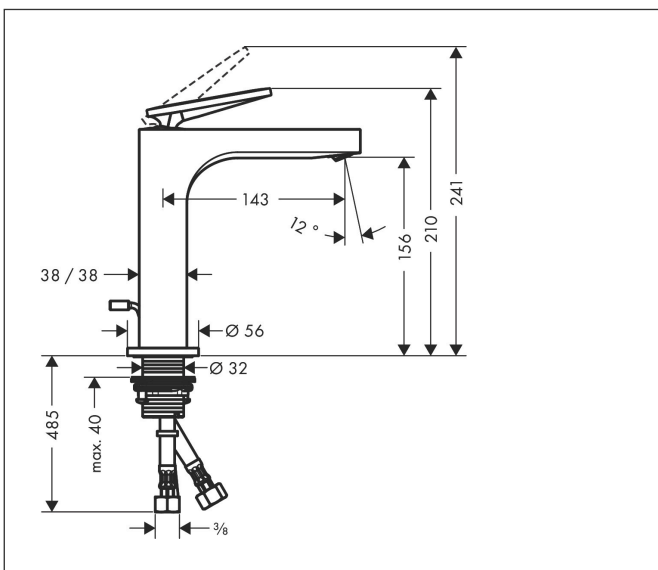

Brand AXOR
Art. Name **AXOR Citterio** Single-Hole Faucet 160 with Pop-Up Drain, 1.2 GPM
Art. Nr. 39023001
Surface chrome
Pos. 1

Product Picture

Features

- Consists of: Single-handle faucet, Pop-up assembly
- Spray modes: Laminar spray
- Angle-adjustable spray
- Flow: 1.2 GPM (4.5 L/Min)
- Ceramic cartridge
- Includes pop-up drain

Drawing

Technology