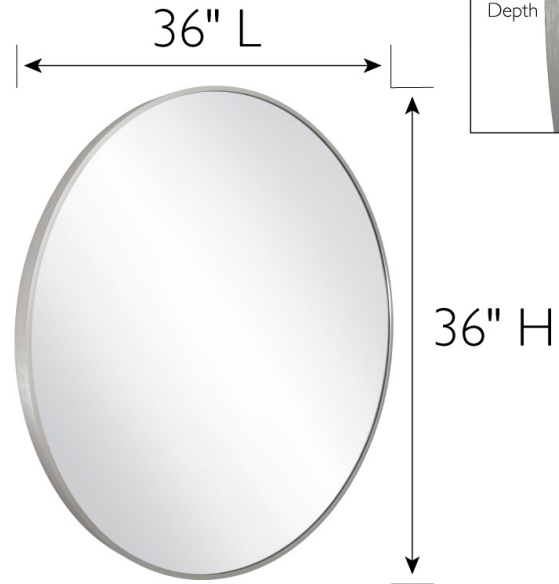

Kenna Metal Framed Wall Mirror 36"

Silver

SPECIFICATIONS

MATERIAL CONSTRUCTION:	Glass	FACE FRAME MATERIAL:	Aluminum
ASSEMBLY REQUIRED:	No	SIDES MATERIAL:	Aluminum
TOOLS NEEDED FOR INSTALLATION:	Screws, Screwdriver	BOTTOM MATERIAL:	Aluminum
ASSEMBLED DIMENSIONS:	36" H x 36" L x 1.25" D	BACK PANEL MATERIAL:	MDF
WEIGHT:	18.59 lbs.	BACK BRACE MATERIAL:	N/A
NUMBER OF DOORS:	0	GLASS STYLE:	Flat Panel
DOOR MATERIAL:	N/A	LIGHTED:	No
NUMBER OF SHELVES:	N/A	POWER SOURCE:	N/A
ADJUSTABLE SHELVES:	N/A	MOUNTING HARDWARE INCLUDED:	Yes
SHELF MAX WEIGHT CAPACITY:	N/A	MOUNTING TYPE:	Wall Mount
SHELF WIDTH:	N/A	QTY OF LAMPS:	N/A
SHELF THICKNESS:	N/A		
SHELF MATERIAL:	N/A		