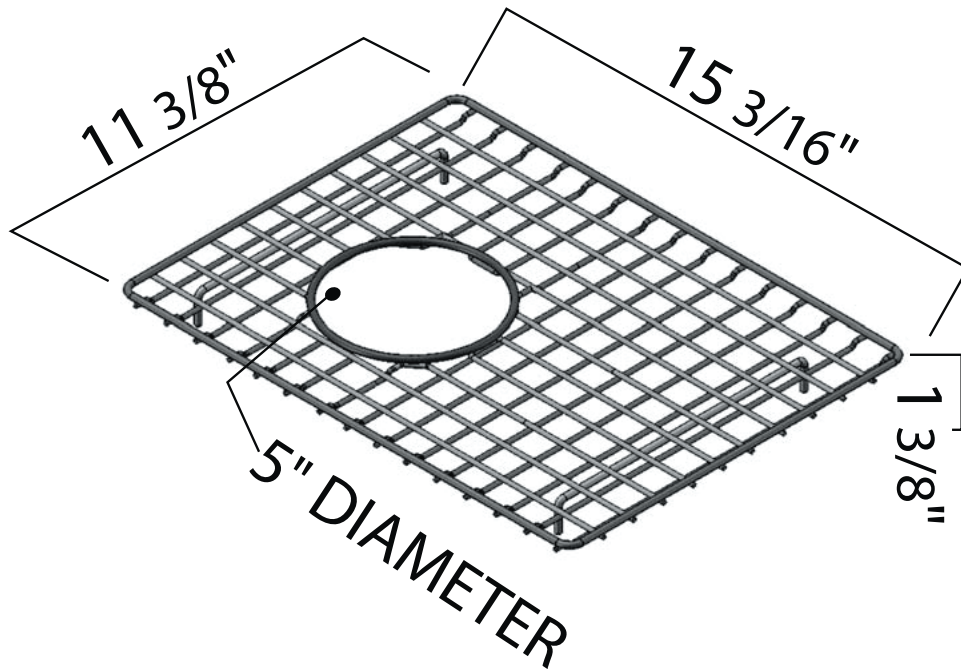

SPECIFICATIONS

DESCRIPTION

- Minimizes scratches and wear on the bottom of the sink by creating a raised working surface

WARRANTY

- Most products or parts carry "Limited Warranties" against manufacturing defects. For US customers please visit houseofrohl.com/support and for Canadian customers please visit houseofrohl.ca/support for complete product and finish warranty.

Wire Sink Grid For RC4019 and RC4018 Kitchen Sinks Small Bowl

MODEL: WSG4019SM

For warranty or additional information, contact:

U.S.A.
houseofrohl.com/support
 1-800-777-9762

QUEBEC / MARITIMES / WESTERN CANADA
 QUÉBEC / MARITIMES / OUEST CANADIEN
 QUEBEC / MARITIMOS / CANADA OCCIDENTAL
houseofrohl.ca/support
 1-866-473-8442