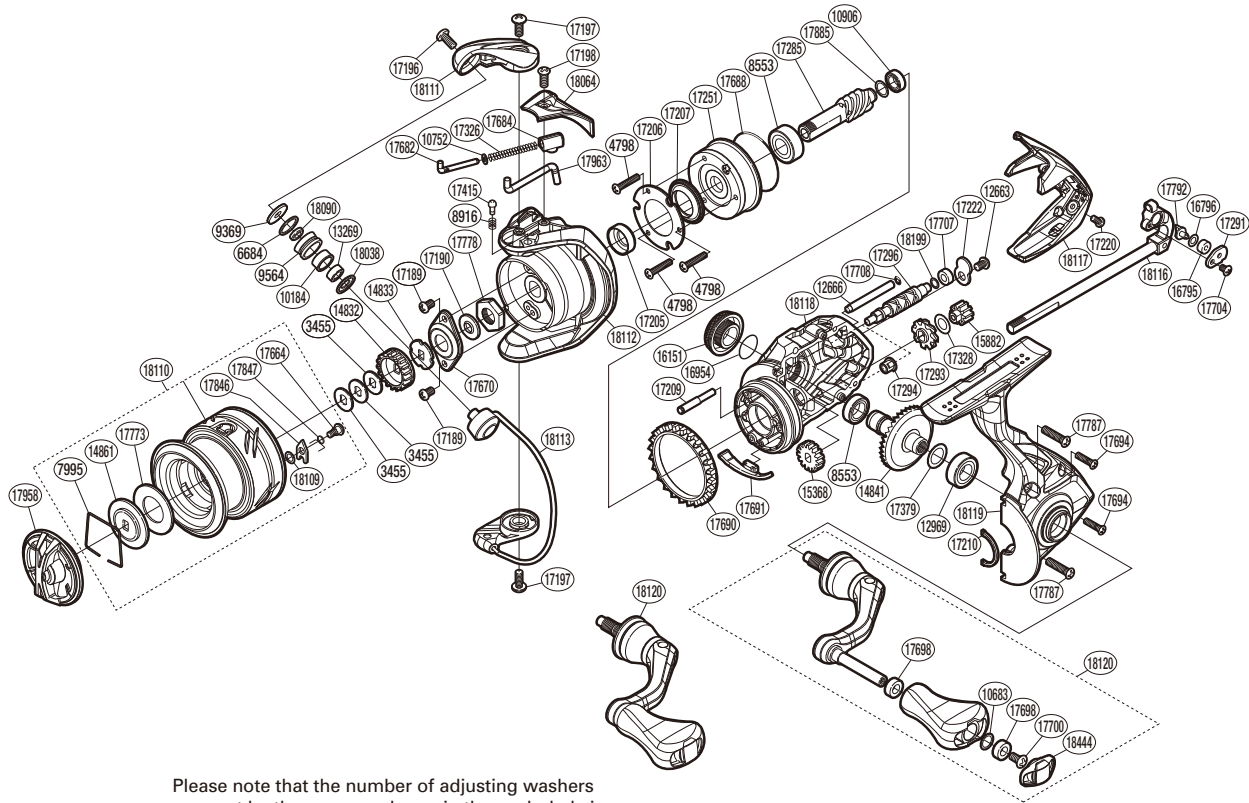

## ULT-1000HGFB

Please note that the number of adjusting washers may not be the same as shown in the exploded views.  
(51SF03B010X) (Adjustment will vary with each individual product.)

Part No.	Description	Part No.	Description	Part No.	Description
RD 3455	Spool Washer	RD17197	Screw	RD17704	Screw
RD 4798	Screw	RD17198	Screw	RD17707	Worm Bushing
RD 6684	Line Roller Spacer	RD17205	Rotor Ring	RD17708	O Ring
RD 7995	Drag Washers Retainer	RD17206	Roller Clutch Reinforce	RD17773	Drag Washer
RD 8553	Ball Bearing	RD17207	Roller Clutch Water Proof	RD17778	Rotor Nut
RD 8916	Click Spring	RD17209	Idle Gear B Shaft	RD17787	Screw
RD 9369	Washer	RD17210	Flange Water Proof	RD17792	Oscillating Pawl
RD 9564	Line Roller	RD17220	Screw	RD17846	Drag Click
RD10184	Line Roller Bushing	RD17222	Worm Shaft Retainer	RD17847	Drag Click Spring
RD10683	Washer	RD17251	Roller Clutch Assembly	RD17885	Washer
RD10752	Bail Spring Guide A Support	RD17285	Pinion Gear	RD17958	Drag Knob
RD10906	Ball Bearing	RD17291	Oscillating Pawl Cover	RD17963	Bail Trip Lever
RD12663	Screw	RD17293	Idle Gear B (Large)	RD18038	Line Roller Support (B)
RD12666	Oscillating Guide A	RD17294	Worm Bushing (Front)	RD18064	Bail Spring Cover
RD12969	Ball Bearing	RD17296	Worm Shaft	RD18090	Bearing Spacer
RD13269	Ball Bearing	RD17326	Bail Spring	RD18109	Washer
RD14832	Spool Support A	RD17328	Washer	RD18110	Spool Assembly
RD14833	Spool Support B	RD17379	Washer	RD18111	Bail Arm
RD14841	Drive Gear	RD17415	Click Pin	RD18112	Rotor
RD14861	Key Washer	RD17664	Screw	RD18113	Bail Assembly
RD15368	Idle Gear	RD17670	Rotor Nut Lock Plate	RD18116	Main Shaft Assembly
RD15882	Idle Gear B (Small)	RD17682	Bail Spring Guide A	RD18117	Rear Protector
RD16151	Handle Screw Cap	RD17684	Bail Spring Seat	RD18118	Body
RD16795	Oscillating Slider Bushing	RD17688	O Ring	RD18119	Side Cover
RD16796	Spacer	RD17690	Friction Ring	RD18120	Handle Assembly
RD16954	O Ring	RD17691	Bail Trip Strike	RD18199	Washer
RD17189	Screw	RD17694	Screw	RD18444	Handle Knob Seal
RD17190	Bearing Water Proof	RD17698	Handle Knob Bushing		
RD17196	Screw	RD17700	Screw	RD18054	Anti Line Slip Sticker