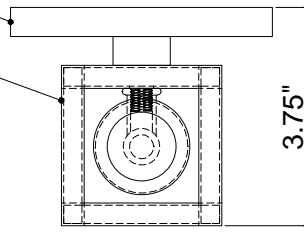

4.5"DIA\*0.5"D\*5.5"H BACKPLATE

4.5"W\*3.75"D\*21"H BODY

TOP VIEW

SIDE VIEW

FRONT VIEW

5800-0019 5800-0020 5800-0021  
ALL WORK © 2021 CURREY & COMPANY