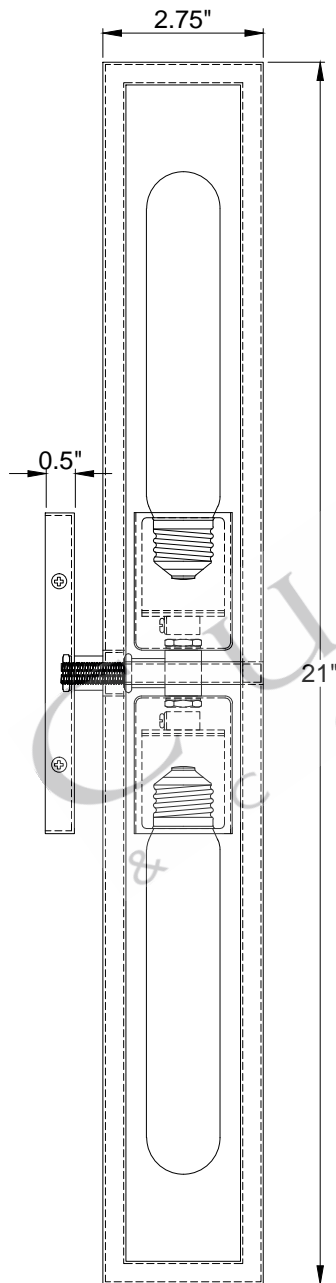

4.5"DIA\*0.5"D\*5.5"H BACKPLATE

4.5"W\*3.75"D\*21"H BODY

TOP VIEW

SIDE VIEW

FRONT VIEW

5800-0019 5800-0020 5800-0021  
ALL WORK © 2021 CURREY & COMPANY