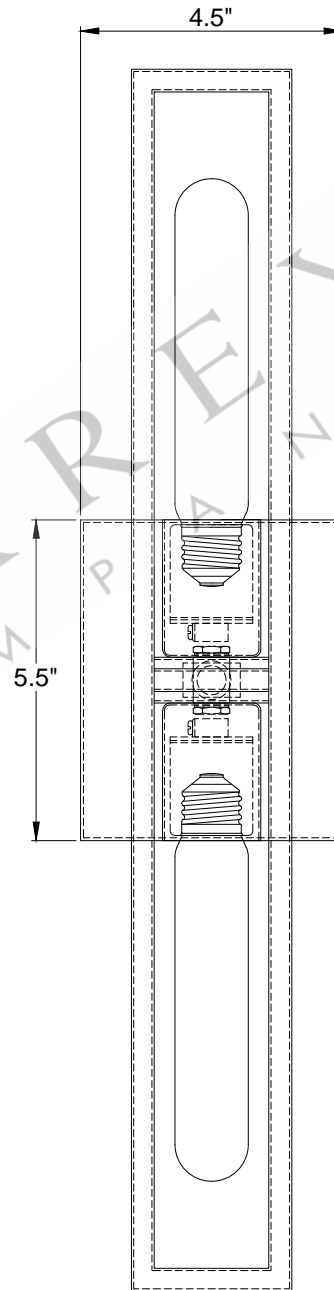

4.5"DIA\*0.5"D\*5.5"H BACKPLATE

4.5"W\*3.75"D\*21"H BODY

TOP VIEW

SIDE VIEW

FRONT VIEW

5800-0019 5800-0020 5800-0021  
ALL WORK © 2021 CURREY & COMPANY