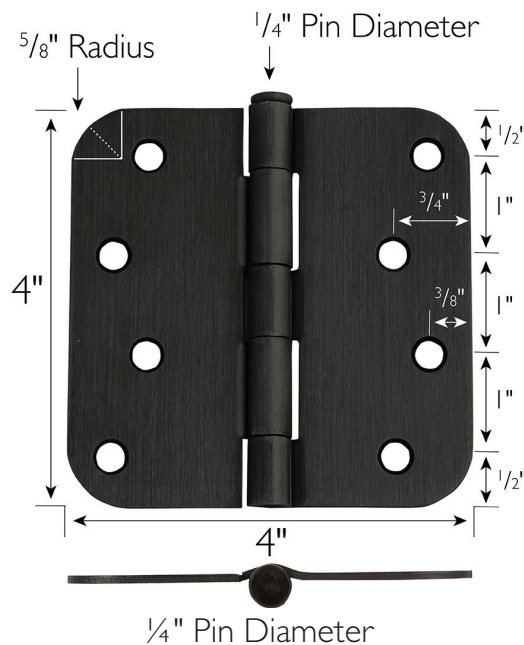

8-Hole 4" x 4", 5/8" Radius Door Hinge 9-Pack  
Oil Rubbed Bronze

**SPECIFICATIONS**

MATERIAL CONSTRUCTION:	Steel
MOUNTING HARDWARE INCLUDED:	#9 x 3/4" (8 screws)
TOOLS NEEDED FOR INSTALLATION:	Screwdriver
ASSEMBLED DIMENSIONS:	4" H x 4" L x 0.125" D
ASSEMBLED WEIGHT:	3.24 lbs
CORNER RADIUS:	5/8"
HINGE TYPE:	Butt Hinge