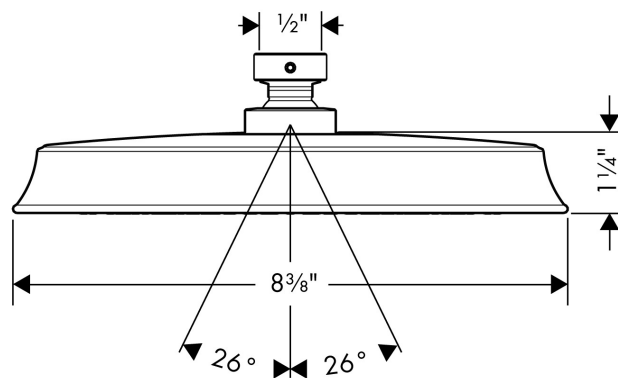

Brand	hansgrohe
Art. Name	Raindance Classic Showerhead 180 1-Jet Rain, 1.75 GPM
Art. Nr.	26924001
Surface	chrome
Pos.	1

Product Picture

Drawing

Technology

Features

- Spray modes: Rain
- 107 no-clog spray channels
- Flow: 1.75 GPM (6.6 L/Min)
- Fully-finished matching spray face