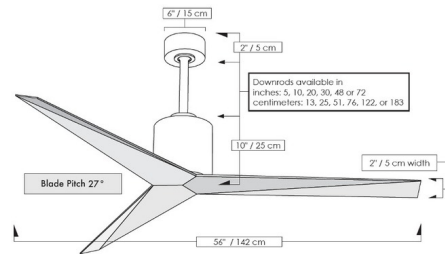

Description

The Atlas Fan Eliza Ceiling Fan is a wet location fan featuring a unique blade shape designed to maximize air movement at the outer edge of the blade, resulting in more efficient air velocity rings, less blade drag, and greater motor optimization. DC motor constructed of cast aluminum and heavy stamped steel. 56 inch blade span and 27 degree blade pitch. Includes a vaulted ceiling canopy for up to 30 degrees, 10 inch downrod, 6-speed RF remote control with reverse function in Black, and a 6-speed wireless Decora-style wall control in White. ETL listed. Lifetime limited warranty.

Shown in matte black / gray ash tone

Specifications

BLADE COLOR	Gray Ash Tone
BODY FINISH	Matte Black
WATTAGE	N/A
DIMMER	N/A
DIMENSIONS	56"W x 22"H
BULB	N/A
COUNTRY OF ORIGIN	China

CLICK TO VIEW PRODUCT

Notes: