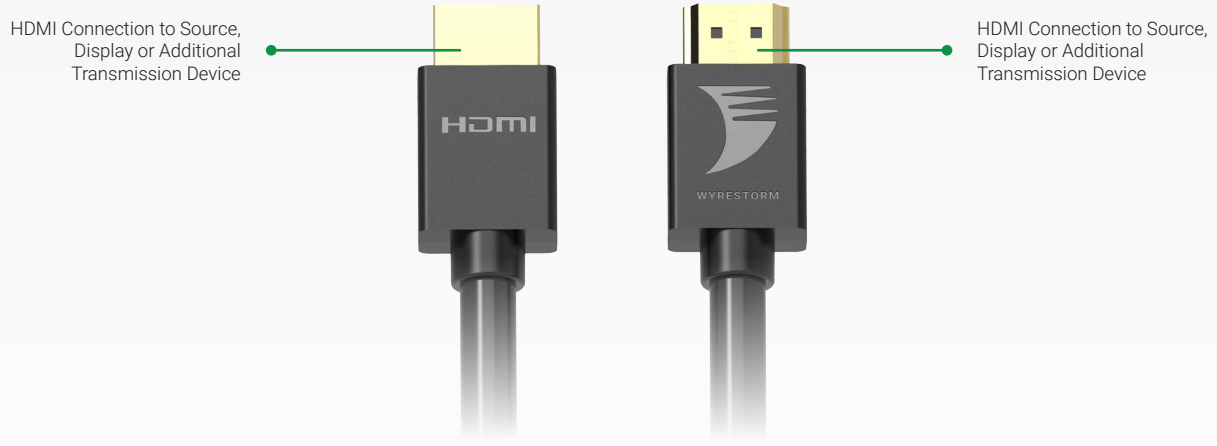

## 4K HDR 4:4:4 60Hz HDMI Cable with CL3 Rating

EXP-HDMI-H2-xM

2160p  
4:4:4 60 HDR HDMI HDCP 2.2

*WyreStorm - Powerful. Reliable. Simple.*

### Introduction

WyreStorm HDMI cables are designed to meet the high bandwidth requirements demanded by the latest 4K UHD devices in commercial and residential applications. Our cables are tested using WyreStorm products to ensure continued compatibility with all 4K UHD and HD devices and provide a lifetime of perfect device connectivity.

### Key Features

- High Speed HDMI Performance: 18Gbps 4K/60 4:4:4 with 10-bit HDR at 60Hz
- Flexible, durable cable jacket with kink protection
- Compatible with all current and emerging HDR standards at up to 60Hz:-HLG (Hybrid Log Gamma)-HDR-10 and HDR-10+Dolby VisionPQ (Perceptual Quantizer)SL-HDR-1
- ARC and CEC compatible for true native HDMI communication
- 99% oxygen free solid copper core
- HDMI v2.0, v1.4 & v1.3 support
- Support of passive HDMI communication standards such as ALLM and VRR
- Available in 0.5m, 1m, 2m, 3m and 5m lengths