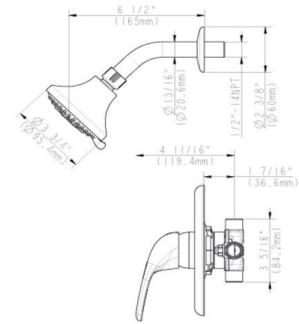

Middleton Shower Trim with Valve

Satin Nickel

SPECIFICATIONS

MATERIAL:	Zinc	WEIGHT:	4.06 lbs.
HANDLE MATERIAL:	Zinc	PVD FINISH:	Yes
SPOUT MATERIAL:	N/A	ESCUTCHEON INCLUDED:	Yes
CARTRIDGE MATERIAL:	N/A	VALVE INCLUDED:	Yes
WATERWAY MATERIAL:	Brass	PRESSURE BALANCED VALVE:	Yes
VALVE MATERIAL:	Brass	TYPE OF SHOWER HEAD:	Wall Mount
DRAIN MATERIAL:	N/A	SHOWER HEAD FUNCTIONS (QTY):	1
FAUCET TYPE:	Bath & Shower Trim	SHOWER HEAD NOZZLE TYPE:	Silicone
SPOUT REACH:	N/A	SHOWER HEAD SHAPE:	Round
FLOW RATE:	1.8 GPM	SHOWER HEAD PUSH BUTTON:	No
LOW FLOW:	Yes	TUB SPOUT TYPE:	N/A
HANDLES CONFIGURATION:	Single Handle	TUB SPOUT DIVERTER INCLUDED:	No
HANDLE REACH:	N/A		
QUICK ATTACH INCLUDED:	Yes		
DIMENSIONS:	60" H x 6.75" L x 4" D		