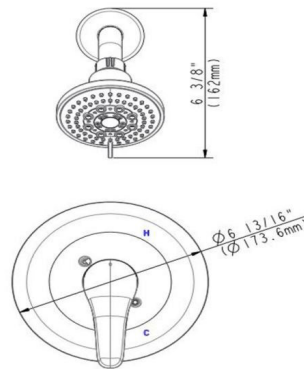

Middleton Shower Trim with Valve

Satin Nickel

SPECIFICATIONS

MATERIAL:	Zinc	WEIGHT:	4.06 lbs.
HANDLE MATERIAL:	Zinc	PVD FINISH:	Yes
SPOUT MATERIAL:	N/A	ESCUTCHEON INCLUDED:	Yes
CARTRIDGE MATERIAL:	N/A	VALVE INCLUDED:	Yes
WATERWAY MATERIAL:	Brass	PRESSURE BALANCED VALVE:	Yes
VALVE MATERIAL:	Brass	TYPE OF SHOWER HEAD:	Wall Mount
DRAIN MATERIAL:	N/A	SHOWER HEAD FUNCTIONS (QTY):	1
FAUCET TYPE:	Bath & Shower Trim	SHOWER HEAD NOZZLE TYPE:	Silicone
SPOUT REACH:	N/A	SHOWER HEAD SHAPE:	Round
FLOW RATE:	1.8 GPM	SHOWER HEAD PUSH BUTTON:	No
LOW FLOW:	Yes	TUB SPOUT TYPE:	N/A
HANDLES CONFIGURATION:	Single Handle	TUB SPOUT DIVERTER INCLUDED:	No
HANDLE REACH:	N/A		
QUICK ATTACH INCLUDED:	Yes		
DIMENSIONS:	60" H x 6.75" L x 4" D		