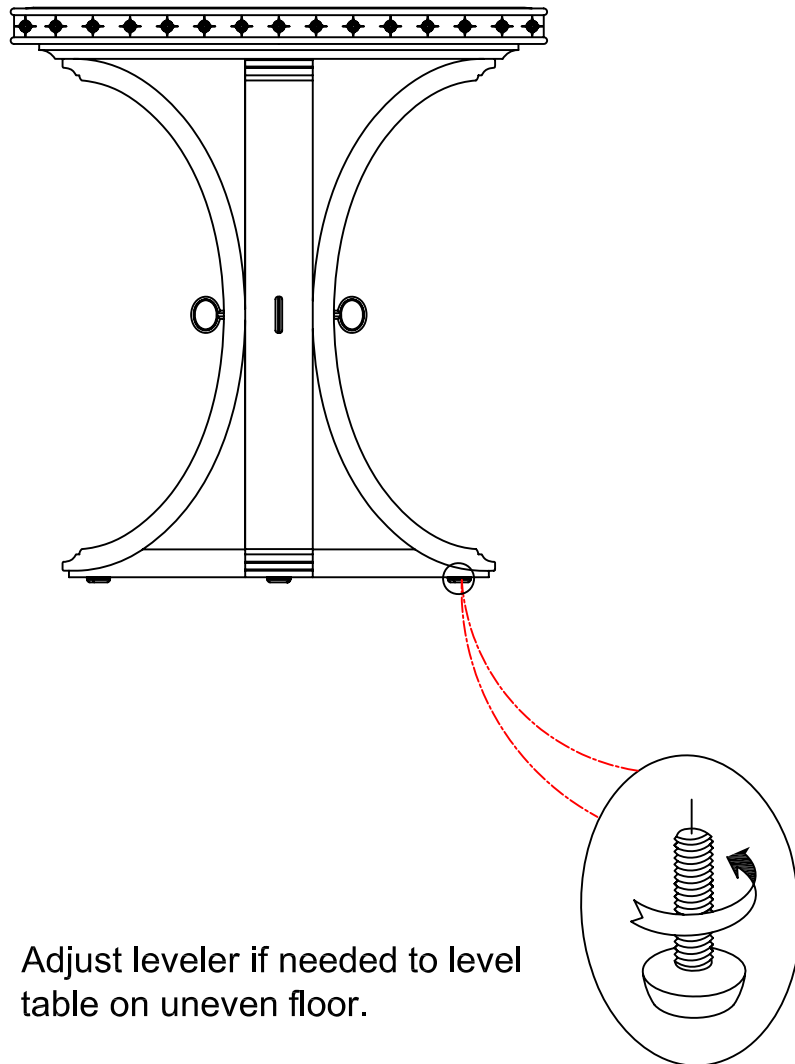

ASSEMBLY INSTRUCTION

ITEM: 5875-80117-647 French 75 Champagne Table

Thank you for purchasing this quality product. Be sure to unpack carefully looking for small parts which may have come loose during shipment.

Read all instruction and study the drawing carefully before starting the assembly process.

Adjust leveler if needed to level table on uneven floor.