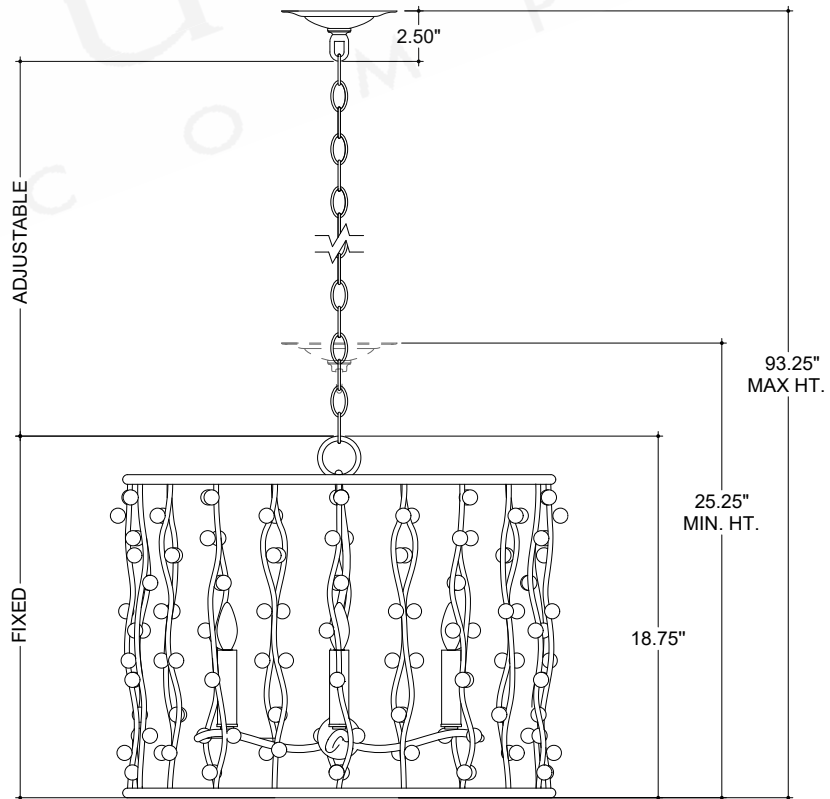

ITEM: 9000-1239

Overall Dimensions

Height: 18.75"

Diameter: 23.5"

CANOPY DETAIL

TOP VIEW

FRONT VIEW