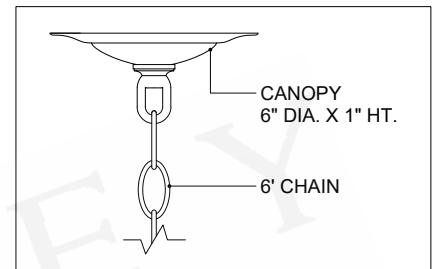

ITEM: 9000-1239

Overall Dimensions

Height: 18.75"

Diameter: 23.5"

CANOPY DETAIL

TOP VIEW

FRONT VIEW