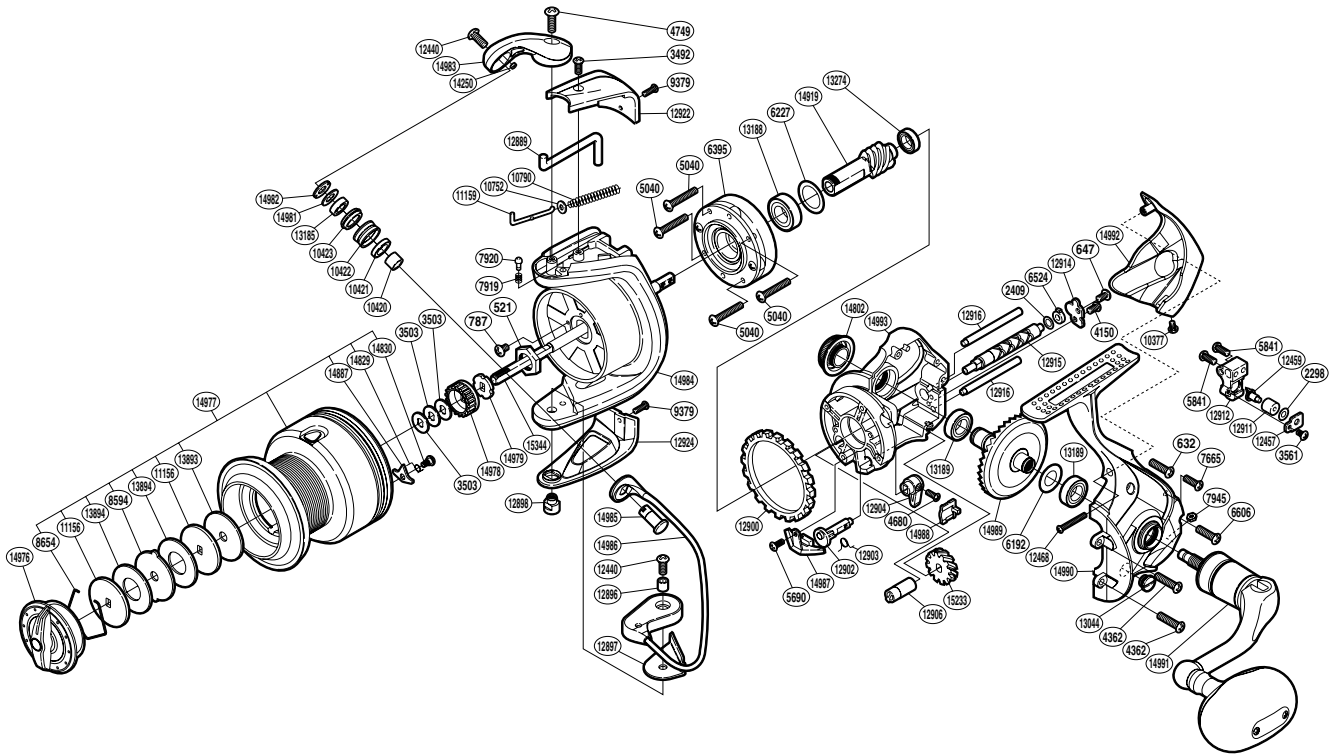

SHIMANO

STRADIC  A-RB

ST-6000FJ

Please note that the number of adjusting washers may not be the same as shown in the exploded views. (Adjustment will vary with each individual product.)

(51SE456010U)

Part No.	Description	Part No.	Description	Part No.	Description
RD 0521	Rotor Nut	RD10421	Line Roller Collar	RD13189	Ball Bearing
RD 0632	Screw	RD10422	Line Roller	RD13274	Ball Bearing
RD 0647	Screw	RD10423	Line Roller Bushing	RD13893	Drag Washer
RD 0787	Screw	RD10752	Spring Guide A Support	RD13894	Drag Washer
RD 2298	Spacer	RD10790	Bail Spring	RD14250	Line Roller Oil Cap
RD 2409	Spacer	RD11156	Key Washer	RD14802	Handle Screw Cap
RD 3492	Screw	RD11159	Bail Spring Guide A	RD14829	Drag Click Spring
RD 3503	Spool Washer	RD12440	Screw	RD14830	Screw
RD 3561	Screw	RD12457	Oscillating Pawl Cover	RD14887	Drag Click
RD 4150	Screw	RD12459	Oscillating Pawl	RD14919	Pinion Gear
RD 4362	Screw	RD12468	Screw	RD14976	Drag Knob
RD 4680	Screw	RD12889	Bail Trip Lever	RD14977	Spool Assembly
RD 4749	Screw	RD12896	Screw Collar	RD14978	Spool Support A
RD 5040	Screw	RD12897	Bail Hold Support Spacer	RD14979	Spool Support B
RD 5690	Screw	RD12898	Bail Hold Support Shaft	RD14981	Line Roller Washer
RD 5841	Screw	RD12900	Friction Ring	RD14982	Line Roller Plate
RD 6192	Washer	RD12902	Anti-Reverse Cam	RD14983	Bail Arm
RD 6227	Washer	RD12903	Anti-Reverse Cam Spring	RD14984	Rotor
RD 6395	Roller Clutch Assembly	RD12904	Anti-Reverse Lever	RD14985	Line Roller Support
RD 6524	Worm Bushing (rear)	RD12906	Worm Bushing (front)	RD14986	Bail Assembly
RD 6606	Screw	RD12911	Oscillating Slider Bushing	RD14987	Bail Trip Strike
RD 7665	Screw	RD12912	Oscillating Slider	RD14988	Anti-Reverse Lever Cover
RD 7919	Click Spring	RD12914	Worm Shaft Retainer	RD14989	Drive Gear
RD 7920	Click Pin	RD12915	Worm Shaft	RD14990	Side Cover
RD 7945	Nut	RD12916	Oscillating Guide	RD14991	Handle Assembly
RD 8594	Eared Washer	RD12922	Bail Spring Cover	RD14992	Rear Protector
RD 8654	Drag Washers Retainer	RD12924	Bail Hold Support Guard	RD14993	Body
RD 9379	Screw	RD13044	Oil Cap	RD15233	Idle Gear
RD10377	Screw	RD13185	Ball Bearing	RD15344	Main Shaft
RD10420	Bearing Spacer	RD13188	Ball Bearing		