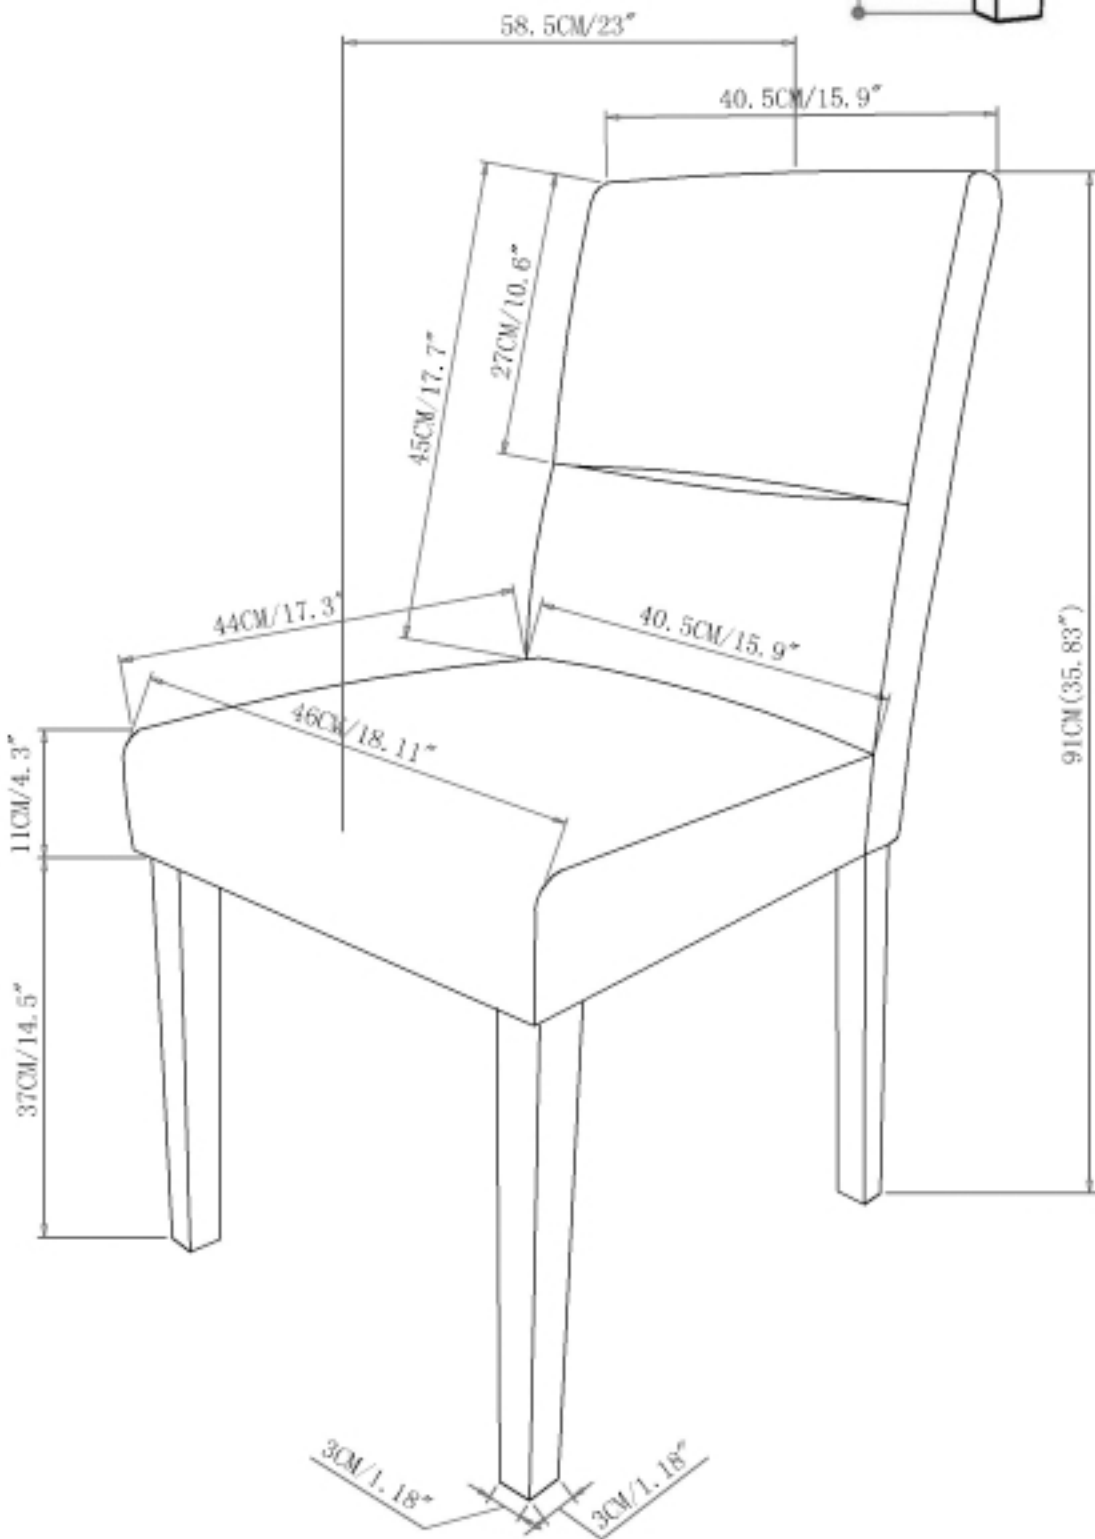

Net Weight : 120 (lb)

Net Weight-11.22lbs