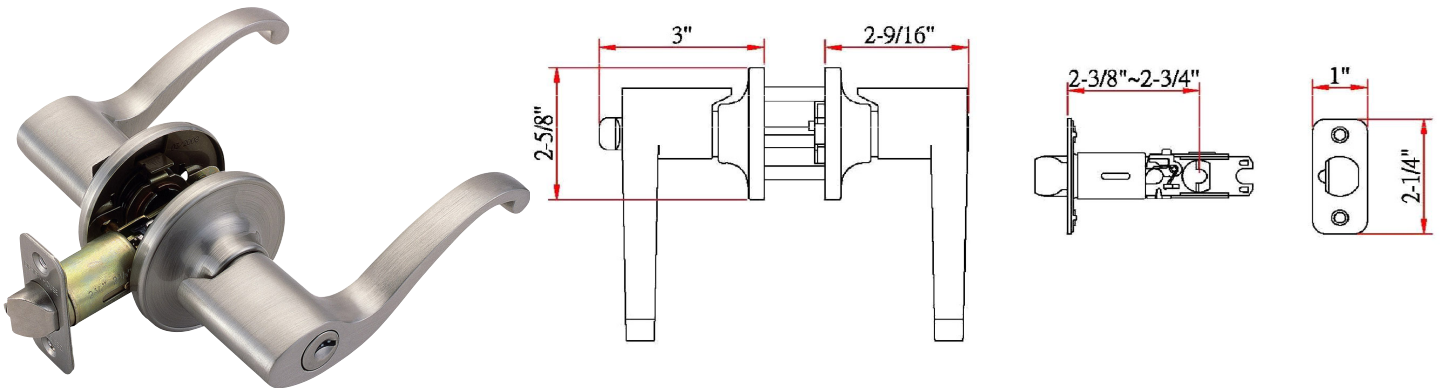

Scroll 2-Way Adjustable Entry Door Handle Satin Nickel

SPECIFICATIONS

MATERIAL CONSTRUCTION:	Brass	KEYWAY:	KW
LOCK FUNCTION:	Entry Knob/Lever	REMOVABLE CORE:	No
DEADBOLT FUNCTION:	N/A	LATCH FACEPLATE I:	Round Corner
EXTERIOR MAX PROJECTION:	3"	LATCH BACKSET:	Adj; 2-3/8" - 2-3/4"
INTERIOR MAX PROJECTION:	3"	LATCH TYPE:	2 Way (fixed faceplate)
KOB VS. LEVER:	Lever	LATCHBOLT THROW DISTANCE:	0.5"
KNOB DIMENSIONS:	N/A	# PINS IN CYLINDER:	5
LEVER LENGTH:	3.56"	ANTI-BUMP PIN INSTALLED:	Yes
ROSE DIMENSIONS:	2.63" H x 2.63" W x 2.63" D	# KEYS INCLUDED:	2
ROSETTE / ESCUTCHEON SHAPE:	Round	SPINDLE TYPE:	Half-Moon
CROSS BORE:	2.13"	MOUNTING HARDWARE INCLUDED:	Yes
EDGE BORE:	1"	TOOLS NEEDED FOR INSTALLATION:	Phillips Screwdriver
HANDING:	Reversible	ASSEMBLED WEIGHT:	2.05 lbs.
REKEYABLE?:	Yes		