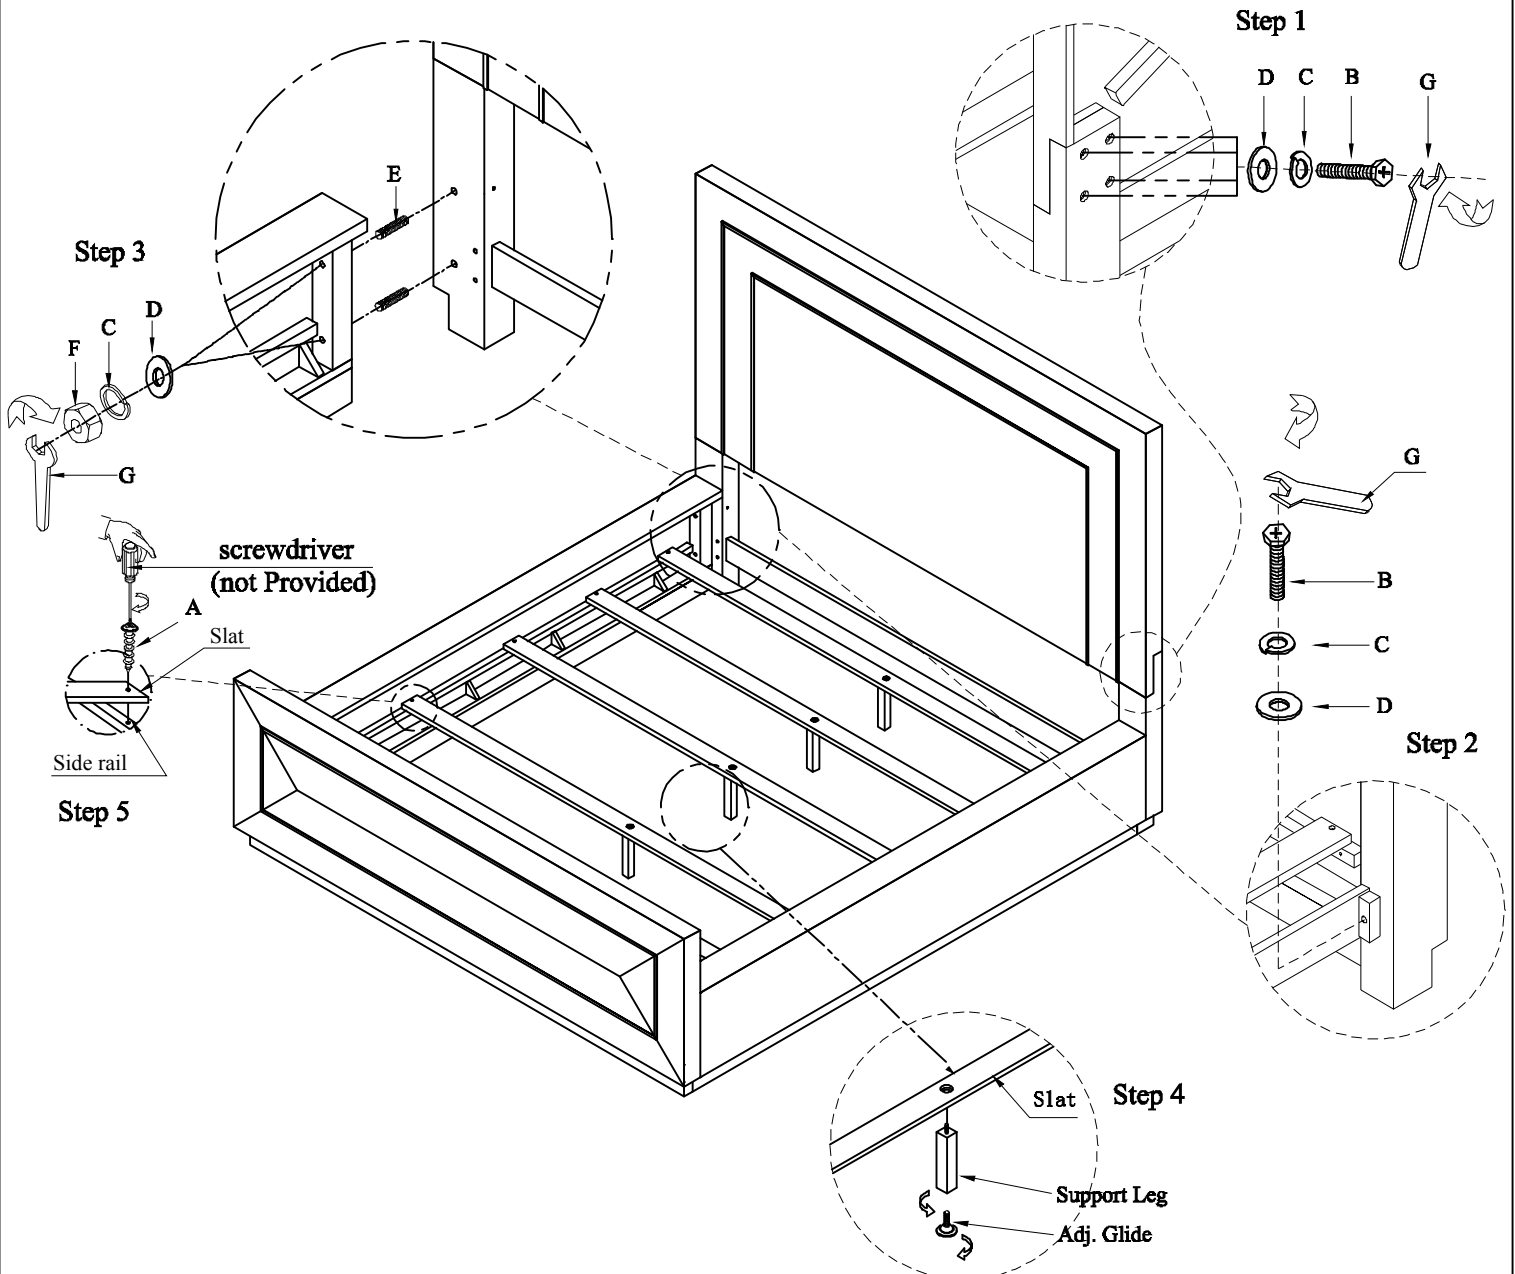

Item: 6120-90267-80 6/0 - 6/6 Panel Headboard
 6120-90268-80 6/0 - 6/6 Panel Footboard
 6120-90263-80 6/0 Rails

Thank you for purchasing this quality product. Be sure to unpack carefully looking for small parts which may have come loose during shipment.

Read all instruction and study the drawing carefully before starting the assembly process:

HARDWARE PACK

NO	DRAWING	DESCRIPTION	SIZE	Q'TY
A		Screw	8#*1"	10pcs
B		Hexagonal Bolt	Φ5/16"*2"	10pcs
C		Lock Washer	Φ5/16"×12×3	18pcs
D		Flat Washer	Φ5/16"×19×2	18pcs
E		Threaded Rod	Φ5/16"*4"	8pcs
F		Nut	Ø5/16"*12	8pcs
G		Hex Wrench	12MM	1pc

Adjust levelers if needed, to level case on uneven floor